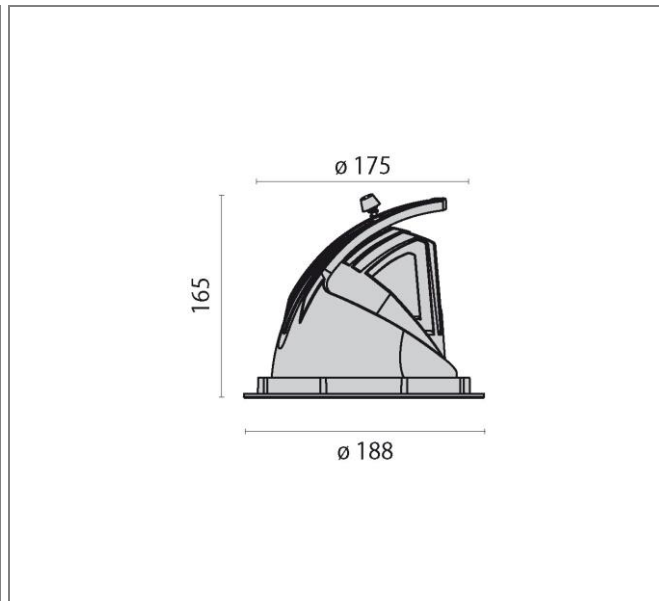

ART.: 8435154456310

EB435 LED SPOT REFLECTOR

Art.: 8435154456310, EB435 LED, 40W, 3000K, Driver dali, Direct / spot (2 x 0°-10°), White, Recessed LED luminaire for indoors, consisting of: Die-cast aluminum spotlight body and ring, powder-coated, Reflector can be swivelled horizontally inwards and outwards thanks to the unique swivel mechanism, Adjustable about 60° (from -15° up to 45°, rotatable about 355°, High-brilliance spherical faceted reflector for maximum lamp performance and neutral colour rendering, Reflector in Spot design, Colour rendering index Ra > 90, Colour tolerance according to MacAdam ≤ 3 SDCM Toolless mounting, Complete with electric converter, Anchor springs, Complete with clear safety glass pane

Connected load	40 W
Luminous flux	4120 lm
Efficiency	103 lm/W
Colour temperature	3000K
Colour rendering (CRI)	80
IP class	20
Nominal voltage	220 – 240 V
Colour	RAL 9010