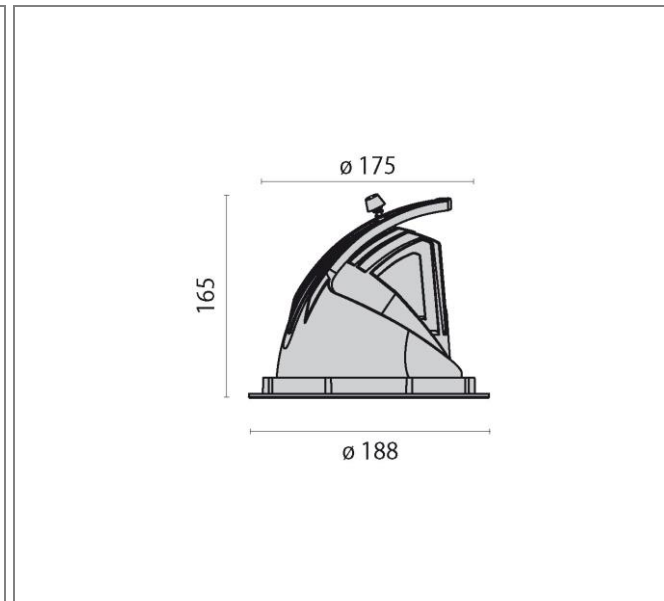

**ART.: 8435184326310**

EB435 LED WIDE FLOOD REFLECTOR

Art.: 8435184326310, EB435 LED, 35W, 3000K, Driver dali, Direct / wideflood (2 x 30°-37°), White, Recessed LED luminaire for indoors, consisting of: Die-cast aluminum spotlight body and ring, powder-coated, Reflector can be swivelled horizontally inwards and outwards thanks to the unique swivel mechanism, Adjustable about 60° (from -15° up to 45°, rotatable about 355°, High-brilliance spherical faceted reflector for maximum lamp performance and neutral colour rendering, Reflector in Wide Flood design Colour rendering index Ra > 90, Colour tolerance according to MacAdam ≤ 3 SDCM Toolless mounting, Complete with electric converter, Anchor springs, Complete with clear safety glass pane

<b>Connected load</b>	35 W
<b>Luminous flux</b>	3430 lm
<b>Efficiency</b>	98 lm/W
<b>Colour temperature</b>	3000K
<b>Colour rendering (CRI)</b>	80
<b>IP class</b>	20
<b>Nominal voltage</b>	220 – 240 V
<b>Colour</b>	RAL 9010