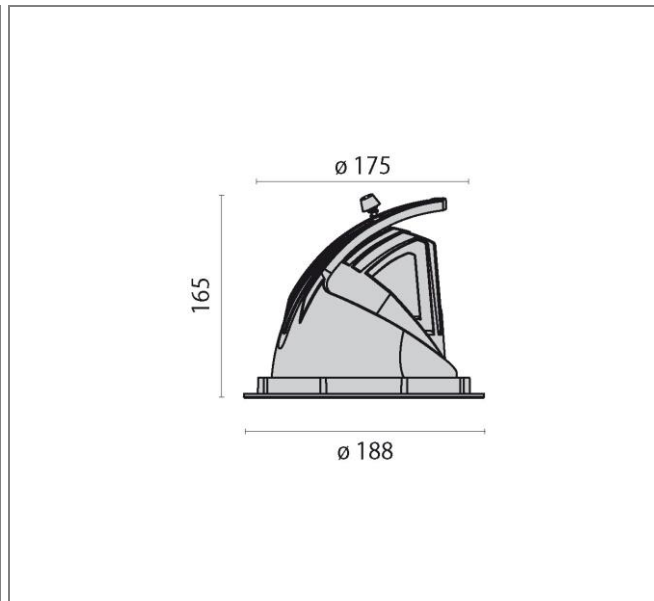

ART.: 8435184326410

EB435 LED WIDE FLOOD REFLECTOR

Art.: 8435184326410, EB435 LED, 35W, 4000K, Driver dali, Direct / wideflood (2 x 30°-37°), White, Recessed LED luminaire for indoors, consisting of: Die-cast aluminum spotlight body and ring, powder-coated, Reflector can be swivelled horizontally inwards and outwards thanks to the unique swivel mechanism, Adjustable about 60° (from -15° up to 45°, rotatable about 355°, High-brilliance spherical faceted reflector for maximum lamp performance and neutral colour rendering, Reflector in Wide Flood design Colour rendering index Ra > 90, Colour tolerance according to MacAdam ≤ 3 SDCM Toolless mounting, Complete with electric converter, Anchor springs, Complete with clear safety glass pane

Connected load	35 W
Luminous flux	3570 lm
Efficiency	102 lm/W
Colour temperature	4000K
Colour rendering (CRI)	80
IP class	20
Nominal voltage	220 – 240 V
Colour	RAL 9010