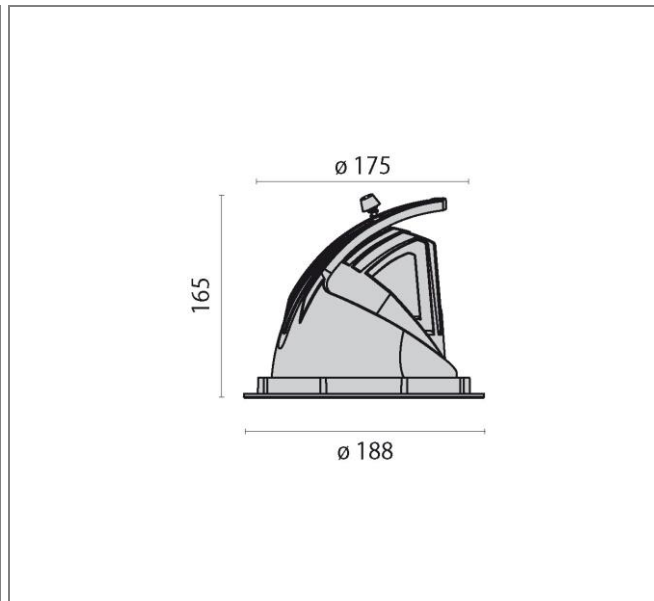

ART.: 8435184326480

EB435 LED WIDE FLOOD REFLECTOR

Art.: 8435184326480, EB435 LED, 35W, 4000K, Driver dali, Direct / wideflood (2 x 30°-37°), Black, Recessed LED luminaire for indoors, consisting of: Die-cast aluminum spotlight body and ring, powder-coated, Reflector can be swivelled horizontally inwards and outwards thanks to the unique swivel mechanism, Adjustable about 60° (from -15° up to 45°, rotatable about 355°, High-brilliance spherical faceted reflector for maximum lamp performance and neutral colour rendering, Reflector in Wide Flood design Colour rendering index Ra > 90, Colour tolerance according to MacAdam ≤ 3 SDCM Toolless mounting, Complete with electric converter, Anchor springs, Complete with clear safety glass pane

Connected load	35 W
Luminous flux	3570 lm
Efficiency	102 lm/W
Colour temperature	4000K
Colour rendering (CRI)	80
IP class	20
Nominal voltage	220 – 240 V
Colour	RAL 9005