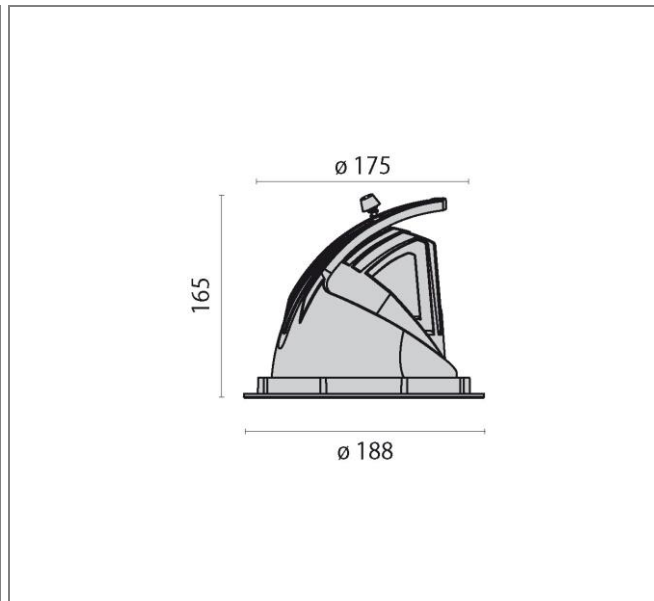

ART.: 8435184456480

EB435 LED WIDE FLOOD REFLECTOR

Art.: 8435184456480, EB435 LED, 40W, 4000K, Driver dali, Direct / wideflood (2 x 30°-37°), Black, Recessed LED luminaire for indoors, consisting of: Die-cast aluminum spotlight body and ring, powder-coated, Reflector can be swivelled horizontally inwards and outwards thanks to the unique swivel mechanism, Adjustable about 60° (from -15° up to 45°, rotatable about 355°, High-brilliance spherical faceted reflector for maximum lamp performance and neutral colour rendering, Reflector in Wide Flood design Colour rendering index Ra > 90, Colour tolerance according to MacAdam ≤ 3 SDCM Toolless mounting, Complete with electric converter, Anchor springs, Complete with clear safety glass pane

Connected load	40 W
Luminous flux	4290 lm
Efficiency	107 lm/W
Colour temperature	4000K
Colour rendering (CRI)	80
IP class	20
Nominal voltage	220 – 240 V
Colour	RAL 9005