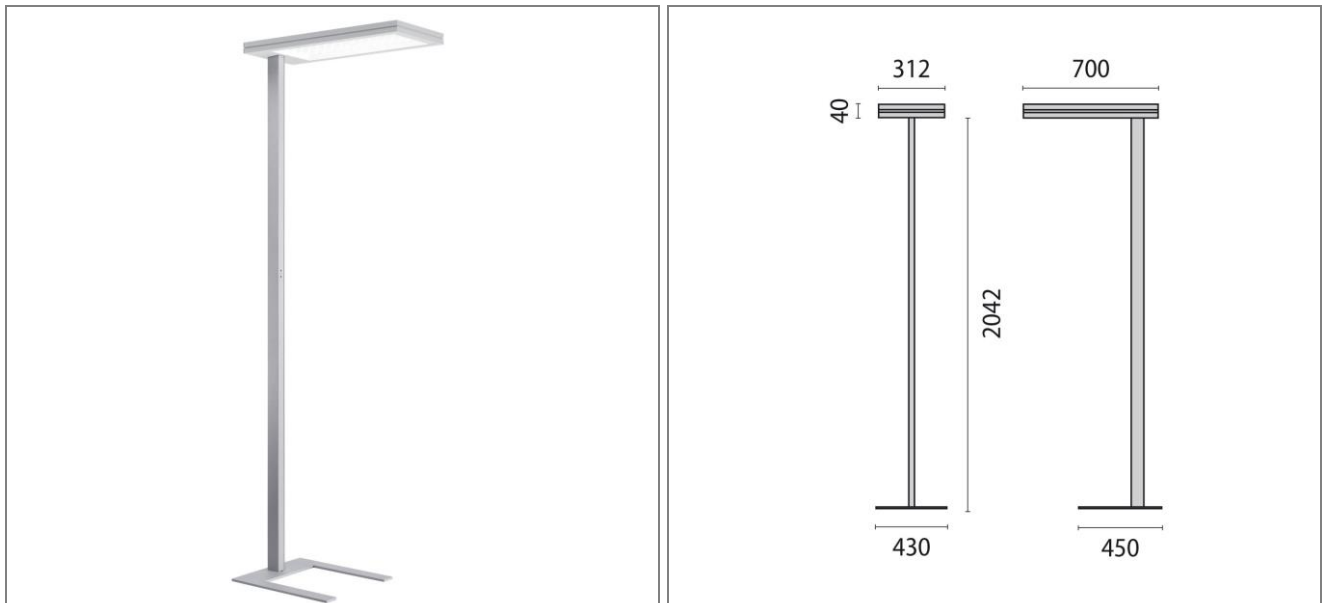

ART.: 8740761608431

SL740SL L ECO LED MICROPRISMATIC COVER

Art.: 8740761608431, SL740SL L ECO LED, Micro-prism, 61W, 4000K, Sensor, 700mm, Symmetrical - Direct / indirect, Grey, LED free-standing luminaire for interior, including: Steel sheet head, extruded aluminium profile post, steel sheet base, powder painted / Angle of the lamp head adjustable using a set screw / Microprismatic diffuser for efficient light diffusion, glare reduction and a high uniformity / Direct / indirect light distribution / Colour rendering index Ra > 80 / Colour tolerance according to MacAdam = 3 SDCM / VDU application suitable acc. to EN 12464-1 / Complete with flexible power cord with plug / Sensor device available with task oriented PIR detector and daylight control / Special colour versions available upon request

Connected load	61 W
Luminous flux	7560 lm
Efficiency	124 lm/W
Colour temperature	4000K
Colour rendering (CRI)	80
IP class	20
Nominal voltage	220 – 240 V
Colour	GR-RAL9006
UGR	9,4
Glare control	✓