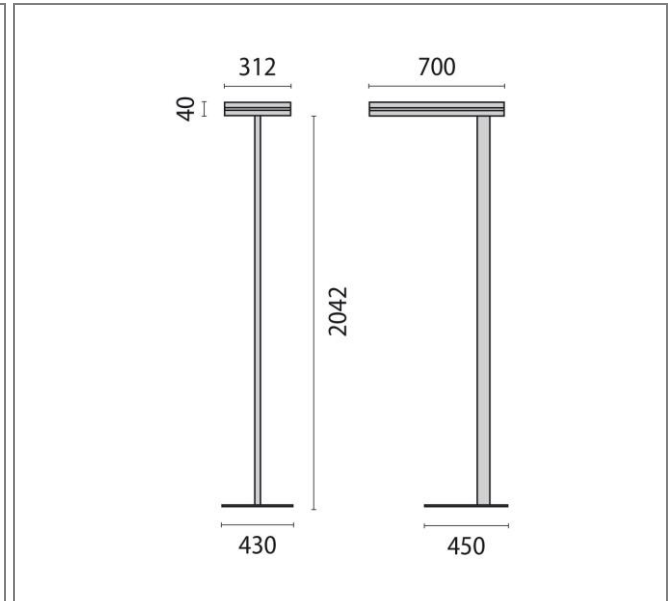

ART.: 8740761938431

SL740SL L LED MICROPRISMATIC COVER

Art.: 8740761938431, SL740SL L LED, Micro-prism, 84W, 4000K, Sensor, 700mm, Symmetrical - Direct / indirect, Grey, LED free-standing luminaire for interior, including: Steel sheet head, extruded aluminium profile post, steel sheet base, powder painted / Angle of the lamp head adjustable using a set screw / Microprismatic diffuser for efficient light diffusion, glare reduction and a high uniformity / Direct / indirect light distribution / Colour rendering index Ra > 80 / Colour tolerance according to MacAdam = 3 SDCM / VDU application suitable acc. to EN 12464-1 / Complete with flexible power cord with plug / Sensor device available with task oriented PIR detector and daylight control / Special colour versions available upon request

Connected load	84 W
Luminous flux	10360 lm
Efficiency	123 lm/W
Colour temperature	4000K
Colour rendering (CRI)	80
IP class	20
Nominal voltage	220 – 240 V
Colour	GR-RAL9006
UGR	9,9
Glare control	✓