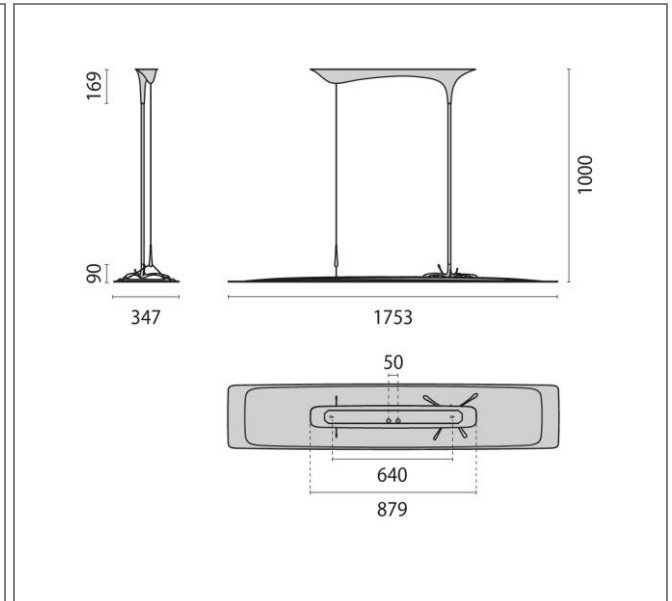

**ART.: 8808421943382**

IN-TENSE PL M BLACK DRK

Art.: 8808421943382, IN-TENSE, Micro-prism, 95W, 3000K, Driver static, 1753mm, Symmetrical - Direct / indirect, Black, LED suspended luminaire for interior, comprising: Luminaire head made from glass with moulded design cover in a wave shape and drip applications made from metal, as well as a diecast canopy / Pendant tube made from metal and cable suspension on one side, with drip application / Flowing forms create a dynamically vibrant sculptural effect that remains suspended in time. / The fitting is available with different light optics: Light optics made from highly transparent, lustrous glass with a white ceramic edge (WHITE TR) and integrated micro prism for efficient light diffusion, glare minimisation, and excellent uniformity / Light optics made from highly transparent, lustrous glass with a black ceramic edge (BLACK TR) and integrated micro prism for efficient light diffusion, glare minimisation, and excellent uniformity / Light optics made from partially mirrored, lustrous black glass with a black ceramic edge (BLACK DRK) and integrated micro prism for efficient light diffusion, glare minimisation, and excellent uniformity / Direct/indirect-beam light distribution for an improved room atmosphere and increased visual comfort / LED Sidelight-Technology for a homogenous light distribution over the entire area of the cover / Colour rendering index Ra > 80 / Colour tolerance according to MacAdam ≤ 3 SDCM / Dimmable via TouchDIM® / VDU application suitable acc. to EN 12464-1 / Sensor device available with task oriented PIR detector and daylight control / Special colour versions available upon request / Including pendant tube and cable suspension, supply line and ceiling canopy