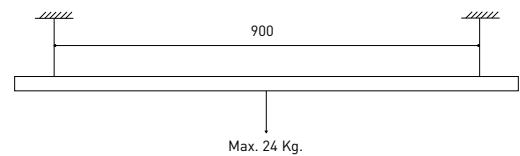

TRACK 48V TRIMLESS

TRACK 48V TRIMLESS 1m	A338-01-00- | N | WT |
TRACK 48V TRIMLESS 2m	A338-02-00- | N | WT |
TRACK 48V TRIMLESS 3m	A338-03-00- | N | WT |
TRACK 48V TRIMLESS Corner 90° One Plane	A338-06-00- | N | WT |
TRACK 48V TRIMLESS Corner 90° Two Planes	A338-07-00- | N | WT |

PLASTERBOARD CEILING, MANDATORY THICKNESS 12,5mm.
RECOMMENDED FOR INSTALLATIONS WHERE THE PROFILE CAN BE
INSTALLED BEFORE THE FALSE PLASTERBOARD CEILING.

TRIMLESS INSTALLATION GUIDE
<https://youtu.be/tgGsQdaYe-w>

TRACK 48V SURFACE

TRACK 48V SURFACE 1m	A338-11-00- | NT | WT |
TRACK 48V SURFACE 2m	A338-12-00- | NT | WT |
TRACK 48V SURFACE 3m	A338-13-00- | NT | WT |
TRACK 48V SURFACE Corner 90° One Plane	A338-14-00- | NT | WT |
TRACK 48V SURFACE T-Joint	A338-15-00- | NT |
TRACK 48V SURFACE X-Joint	A338-16-00- | NT |

TRACK 48V SURFACE SHORT

TRACK 48V SURFACE SHORT 1m	A338-21-00- | NT | WT |
TRACK 48V SURFACE SHORT 2m	A338-22-00- | NT | WT |
TRACK 48V SURFACE SHORT 3m	A338-23-00- | NT | WT |
TRACK 48V SURFACE SHORT Corner 90° One Plane	A338-24-00- | NT | WT |
TRACK 48V SURFACE SHORT T-Joint	A338-25-00- | NT |
TRACK 48V SURFACE SHORT X-Joint	A338-26-00- | NT |

COLOUR | N ■ RAL 9005 | NT ■ RAL 9005 | WT □ RAL 9016 |

TRACK 48V TRIMLESS Corner 90° One Plane

*Electrical connection not included

TRACK 48V TRIMLESS Corner 90° Two Planes

*Electrical connection not included

TRACK 48V SURFACE Corner 90° One Plane

T-Joint

X-Joint

Electrical connection not included | Straight joiner included

TRACK 48V SURFACE SHORT Corner 90° One Plane

T-Joint

X-Joint

Electrical connection not included | Straight joiner included