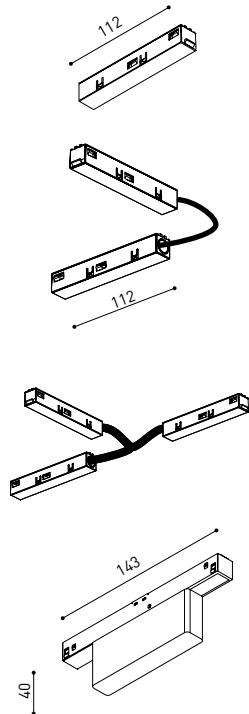

### X-Joint

Electrical connection not included | Straight joiner included

CONSTANT VOLTAGE  
LED POWER SUPPLY

	P	V	D (A x B x C)
0434-01-61*   N   W	100W	48V	298 x 19 x 16mm
0434-01-69*   N   W	250W	48V	268 x 22 x 44mm
0434-01-62	150W	48V	350 x 30 x 18mm
0434-01-80	250W	48V	400 x 40 x 22mm

220  
240 V~ | \*To be installed inside the track.

**i** » 282

DROP VOLTAGE TABLE

POWER (W)	CABLE SECTION (mm <sup>2</sup> )	CABLE LENGTH (m)			
		5	10	20	30
100	0,75	50	50	X	X
	1,5	50	50	40	25
150	0,75	40	15	X	X
	1,5	50	40	20	X
250	0,75	20	X	X	X
	1,5	35	20	X	X

LED POWER SUPPLY  
0434-01-61

LED POWER SUPPLY  
0434-01-69 \*\*

LED POWER SUPPLY  
0434-01-62

LED POWER SUPPLY  
0434-01-80

\*\*Not recommended for Track 48V Surface Short

ALL 48V TRACK

Live-End Connector 48V  
A338-00-01- | N | W |

\*Not suitable for trimless version

X-Joint Connector 48V  
A450-00-08- | N |

Cover Gap 1m 48V  
A338-00-30- | N | W |

TRIMLESS 48V

Trimless T-Bracket 48V  
A338-00-03

Trimless Long T-Bracket 48V  
A338-00-04