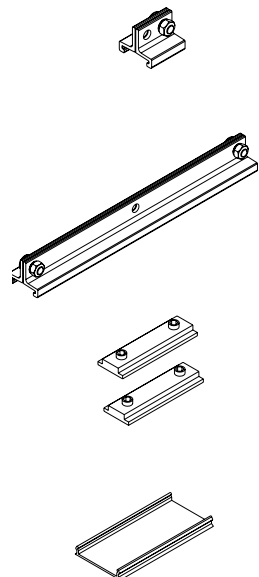

L-Joint Connector 48V  
A338-00-12- | N | W |

T-Joint Connector 48V  
A450-00-07- | N |

Wireless Control 48V  
0434-01-31- | N | W | Casambi/AAG Stucchi App

Central Connector 48V  
A338-00-02- | N | W |

Corner 90° Connector One Plane 48V  
A338-00-24- | N | W |

\*Not suitable for trimless version

X-Joint Connector 48V  
A450-00-08- | N |

Cover Gap 1m 48V  
A338-00-30- | N | W |

TRIMLESS 48V

Trimless T-Bracket 48V  
A338-00-03

Trimless Long T-Bracket 48V  
A338-00-04

Trimless Straight Joiner 48V (2 Units)  
A338-00-05- | N | WT |

Trimless Plaster Installation Guard 1m 48V  
A338-00-21

Trimless Clamp for M6 ROD 48V  
A338-00-09

\*See accessories quantities

Trimless Track Clamp 48V  
A338-00-10