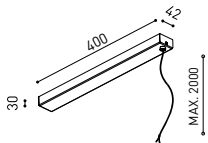

SUSPENSION & SUSPENSION SHORT 48V

Wired Power Supply Case 48V

A338-00-25- | NT | WT | 150 W NO DIM
A338-00-26- | NT | WT | 150 W DIM

220 V ~ 240 V ~ INCL

Suspension Kit 48V (2 units)
A338-00-15- | NT | WT |