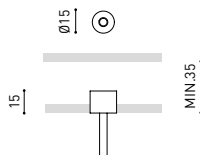

FEED

MAINS TRIMLESS*
A023-00-01- | W | N | NO DIM

MAINS THICK TRIMLESS*
A023-00-02- | W | N | DIM

FASTENING

STEEL CABLE TRIMLESS*

A023-00-05- | W | N |

MAINS TRIMLESS

MAINS THICK TRIMLESS