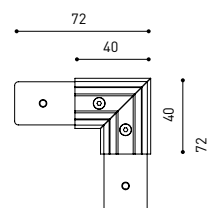

TRACK 48V SURFACE Corner 90° One Plane

T-Joint

X-Joint

Electrical connection not included | Straight joiner included

TRACK 48V SURFACE SHORT Corner 90° One Plane

T-Joint

X-Joint

Electrical connection not included | Straight joiner included