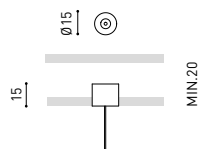

FEED

MAINS TRIMLESS*
A023-00-01- | W | N | NO DIM

MAINS THICK TRIMLESS*
A023-00-02- | W | N | DIM

FASTENING

STEEL CABLE TRIMLESS*

A023-00-05- | W | N |

MAINS TRIMLESS

MAINS THICK TRIMLESS