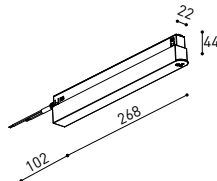

LED POWER SUPPLY
0434-01-69 **