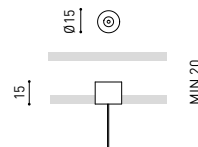

FASTENING
STEEL CABLE TRIMLESS*
A023-00-05- | W | N |