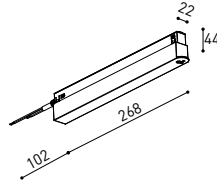

LED POWER SUPPLY

0434-01-69 **