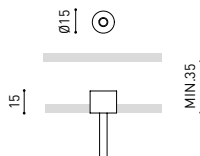

WIRE TRIMLESS ACCESSORIES

FEED
MAINS TRIMLESS*
A023-00-01- | W | N | NO DIM
MAINS THICK TRIMLESS*
A023-00-02- | W | N | DIM