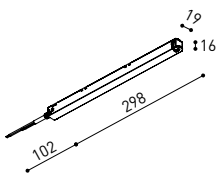

CONSTANT VOLTAGE LED POWER SUPPLY

	P	V	D (A x B x C)
0434-01-61* | N | W |	100W	48V	298 x 19 x 16mm
0434-01-69* | N | W |	250W	48V	268 x 22 x 44mm
0434-01-62	150W	48V	350 x 30 x 18mm
0434-01-80	250W	48V	400 x 40 x 22mm

220
240 V~ | *To be installed inside the track.

ⓘ » 282

DROP VOLTAGE TABLE

POWER (W)	CABLE SECTION (mm²)	CABLE LENGTH (m)			
		5	10	20	30
100	0,75	50	50	X	X
	1,5	50	50	40	25
150	0,75	40	15	X	X
	1,5	50	40	20	X
250	0,75	20	X	X	X
	1,5	35	20	X	X

LED POWER SUPPLY

0434-01-61