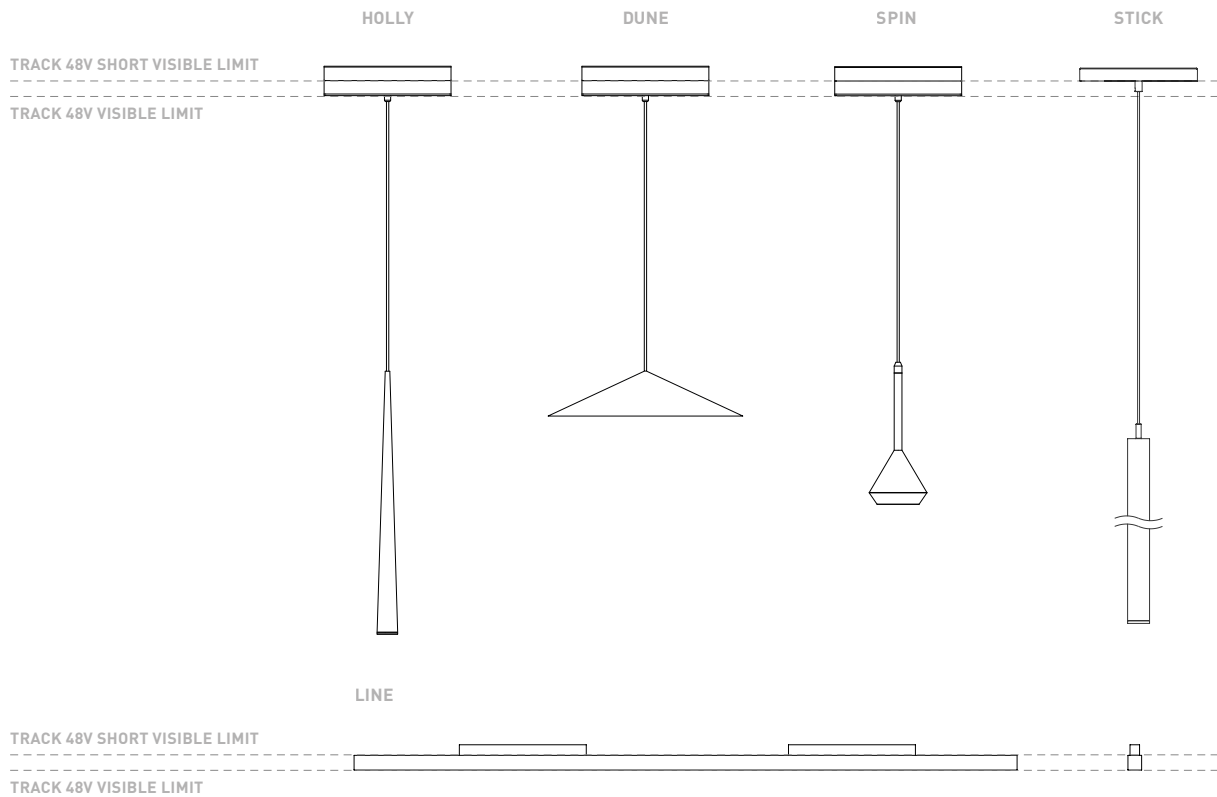

CONSTANT VOLTAGE LED POWER SUPPLY

	P	V	D (A x B x C)
0434-01-61* | N | W |	100W	48V	298 x 19 x 16mm
0434-01-69* | N | W |	250W	48V	268 x 22 x 44mm
0434-01-62	150W	48V	350 x 30 x 18mm
0434-01-80	250W	48V	400 x 40 x 22mm

220
240 V~ | *To be installed inside the track.

ⓘ » 282

DROP VOLTAGE TABLE

POWER (W)	CABLE SECTION (mm²)	CABLE LENGTH (m)			
		5	10	20	30
100	0,75	50	50	X	X
	1,5	50	50	40	25
150	0,75	40	15	X	X
	1,5	50	40	20	X
250	0,75	20	X	X	X
	1,5	35	20	X	X

LED POWER SUPPLY

0434-01-61

LED POWER SUPPLY

0434-01-69 **

LED POWER SUPPLY

0434-01-62

LED POWER SUPPLY

0434-01-80

**Not recommended for Track 48V Surface Short

COMPATIBILITY ACCORDING TO TYPE OF TRACK

TRACK 48V & TRACK 48V SURFACE SHORT

COLOUR | N ■ RAL 9005 |