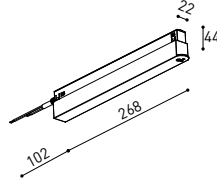

LED POWER SUPPLY

0434-01-69 **