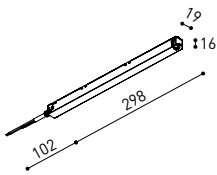

CONSTANT VOLTAGE LED POWER SUPPLY

	P	V	D (A x B x C)
0434-01-61* | N | W |	100W	48V	298 x 19 x 16mm
0434-01-69* | N | W |	250W	48V	268 x 22 x 44mm
0434-01-62	150W	48V	350 x 30 x 18mm
0434-01-80	250W	48V	400 x 40 x 22mm

220
240 V~ | *To be installed inside the track.

ⓘ » 282

DROP VOLTAGE TABLE

POWER (W)	CABLE SECTION (mm²)	CABLE LENGTH (m)			
		5	10	20	30
100	0,75	50	50	X	X
	1,5	50	50	40	25
150	0,75	40	15	X	X
	1,5	50	40	20	X
250	0,75	20	X	X	X
	1,5	35	20	X	X

LED POWER SUPPLY

0434-01-61