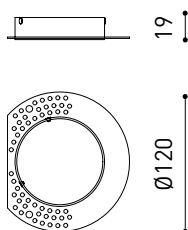

MANDATORY FOR INSTALLATION

PRODUCT	
Model	Buddy Tilt Trimless accessory
Reference	A508-10-90
Material	Iron
Coating	Zinc plated
Category	Accessories