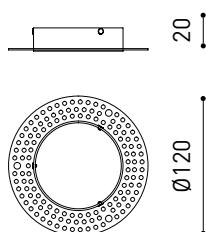

MANDATORY FOR INSTALLATION

PRODUCT	
Model	Buddy Trimless accessory
Reference	A507-10-90
Material	Iron
Coating	Zinc plated
Category	Accessories