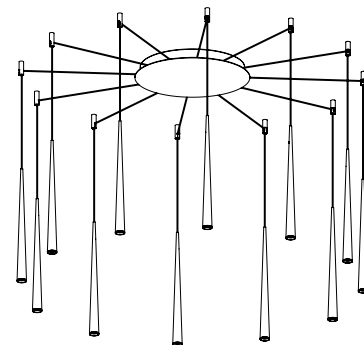

Fancy Shape BASE
12 LAMPS

ATTENTION

Fancy Shape Base NT: Base and Cap in Black.

Fancy Shape Base WT: Black Base and White Cap.

Luminaire Cable: Black in all finishes.