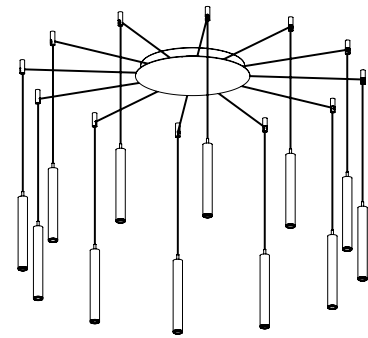

# FANCY SHAPE BASE

**ARKOSLIGHT®**

MANDATORY FOR INSTALLATION

FANCY SHAPE BASES	n° Lamps					
FANCY SHAPE BASE 2 500 mA	1 to 2	ON/OFF	A417-01-11	WT	NT	
		DALI	A417-01-12	WT	NT	
2 Equidistant Fixing Points						
FANCY SHAPE BASE 5 500 mA	3 to 5	ON/OFF	A417-01-21	WT	NT	
FANCY SHAPE BASE 6 500 mA	3 to 6	DALI	A417-01-32	WT	NT	
6 Equidistant Fixing Points						
FANCY SHAPE BASE 10 500 mA	6 to 10	ON/OFF	A417-01-41	WT	NT	
FANCY SHAPE BASE 12 500 mA	7 to 12	DALI	A417-01-52	WT	NT	
12 Equidistant Fixing Points						
220 240 V~	50/60 Hz	CE		IP20		

Fancy Shape BASE  
2 LAMPS

Fancy Shape BASE  
6 LAMPS

Fancy Shape BASE  
12 LAMPS

NT

WT