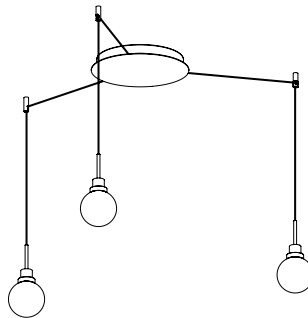

Fancy Shape BASE
3 LAMPS