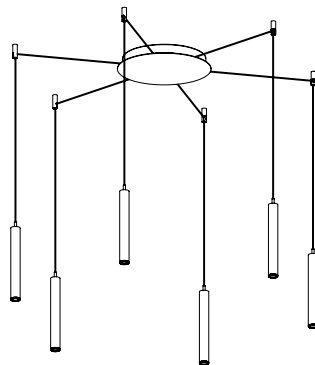

# FANCY SHAPE BASE

**ARKOSLIGHT®**

MANDATORY FOR INSTALLATION

FANCY SHAPE BASES	n° Lamps					
FANCY SHAPE BASE 2 500 mA	1 to 2	ON/OFF	A417-01-11	WT	NT	
		DALI	A417-01-12	WT	NT	
2 Equidistant Fixing Points						
FANCY SHAPE BASE 5 500 mA	3 to 5	ON/OFF	A417-01-21	WT	NT	
FANCY SHAPE BASE 6 500 mA	3 to 6	DALI	A417-01-32	WT	NT	
6 Equidistant Fixing Points						
FANCY SHAPE BASE 10 500 mA	6 to 10	ON/OFF	A417-01-41	WT	NT	
FANCY SHAPE BASE 12 500 mA	7 to 12	DALI	A417-01-52	WT	NT	
12 Equidistant Fixing Points						
220 240 V~	50/60 Hz	CE		IP20		

Fancy Shape BASE  
2 LAMPS

Fancy Shape BASE  
6 LAMPS

Fancy Shape BASE  
12 LAMPS

NT

WT