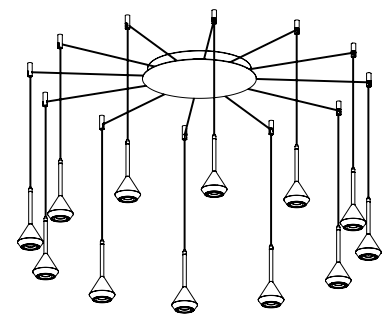

Fancy Shape BASE
12 LAMPS

ATTENTION

Fancy Shape Base NT: Base and Cap in Black.

Fancy Shape Base WT: Black Base and White Cap.

Luminaire Cable: Black in all finishes.