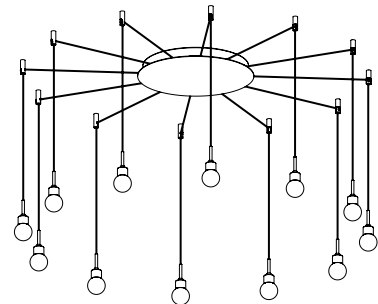

# FANCY SHAPE BASE

**ARKOSLIGHT®**

MANDATORY FOR INSTALLATION

FANCY SHAPE BASES	n° Lamps				
FANCY SHAPE BASE 2 500 mA	1 to 2	ON/OFF	A417-01-11	WT   NT	<p>0155</p>
		DALI	A417-01-12	WT   NT	
2 Equidistant Fixing Points					
FANCY SHAPE BASE 6 500 mA	3 to 6	ON/OFF	A417-01-31	WT   NT	<p>0270</p>
		DALI	A417-01-32	WT   NT	
6 Equidistant Fixing Points					
FANCY SHAPE BASE 12 500 mA	7 to 12	ON/OFF	A417-01-51	WT   NT	<p>0330</p>
		DALI	A417-01-52	WT   NT	
12 Equidistant Fixing Points					
220 240 V~	50/60 Hz	CE		IP20	

Fancy Shape BASE  
2 LAMPS

Fancy Shape BASE  
6 LAMPS

Fancy Shape BASE  
12 LAMPS

NT

WT