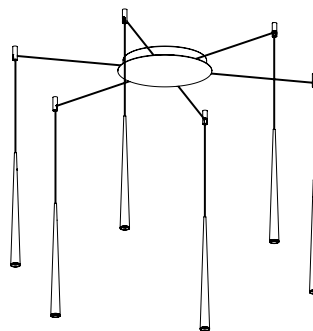

Fancy Shape BASE
6 LAMPS