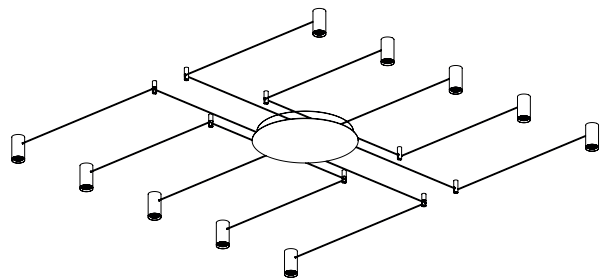

# FANCY SHAPE BASE

**ARKOSLIGHT®**

MANDATORY FOR INSTALLATION

FANCY SHAPE BASES	n° Lamps	ON/OFF	A417-03-11   WT   NT	 DALI	A417-03-12   WT   NT	
FANCY SHAPE BASE 2 700 mA	1 to 2					Ø155
2 Equidistant Fixing Points						
FANCY SHAPE BASE 6 700 mA	3 to 6					
6 Equidistant Fixing Points						
FANCY SHAPE BASE 12 700 mA	7 to 12					
12 Equidistant Fixing Points						
220 240 V~	50/60 Hz	CE		IP20		

Fancy Shape BASE  
2 LAMPS

Fancy Shape BASE  
4 LAMPS

Fancy Shape BASE  
10 LAMPS

NT

WT