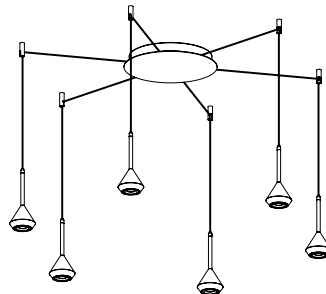

Fancy Shape BASE
6 LAMPS