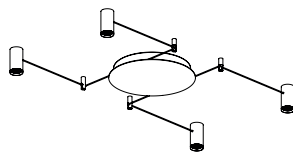

# FANCY SHAPE BASE

**ARKOSLIGHT®**

MANDATORY FOR INSTALLATION

FANCY SHAPE BASES	n° Lamps	ON/OFF	A417-03-11   WT   NT	 DALI	A417-03-12   WT   NT	
FANCY SHAPE BASE 2 700 mA	1 to 2					Ø155
2 Equidistant Fixing Points						
FANCY SHAPE BASE 6 700 mA	3 to 6					
6 Equidistant Fixing Points						
FANCY SHAPE BASE 12 700 mA	7 to 12					
12 Equidistant Fixing Points						
220 240 V~	50/60 Hz	CE		IP20		

Fancy Shape BASE  
2 LAMPS

Fancy Shape BASE  
4 LAMPS

Fancy Shape BASE  
10 LAMPS

NT

WT