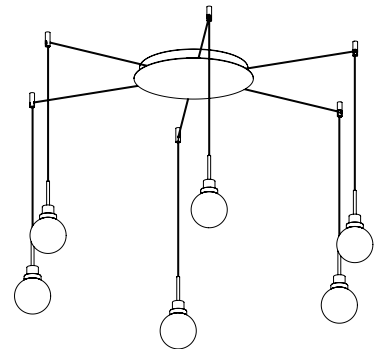

Fancy Shape BASE
6 LAMPS

ATTENTION

Fancy Shape Base NT: Base and Cap in Black.

Fancy Shape Base WT: Black Base and White Cap.

Luminaire Cable: Black in all finishes.