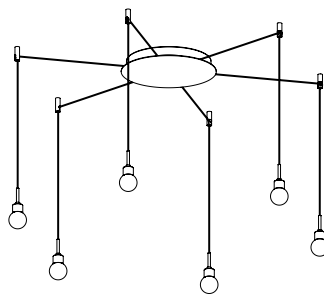

# FANCY SHAPE BASE

**ARKOSLIGHT®**

MANDATORY FOR INSTALLATION

FANCY SHAPE BASES	n° Lamps				
FANCY SHAPE BASE 2 500 mA	1 to 2	ON/OFF	A417-01-11	WT   NT	<p>0155</p>
		DALI	A417-01-12	WT   NT	
2 Equidistant Fixing Points					
FANCY SHAPE BASE 6 500 mA	3 to 6	ON/OFF	A417-01-31	WT   NT	<p>0270</p>
		DALI	A417-01-32	WT   NT	
6 Equidistant Fixing Points					
FANCY SHAPE BASE 12 500 mA	7 to 12	ON/OFF	A417-01-51	WT   NT	<p>0330</p>
		DALI	A417-01-52	WT   NT	
12 Equidistant Fixing Points					
220 240 V~	50/60 Hz	CE		IP20	

Fancy Shape BASE  
2 LAMPS

Fancy Shape BASE  
6 LAMPS

Fancy Shape BASE  
12 LAMPS

NT

WT