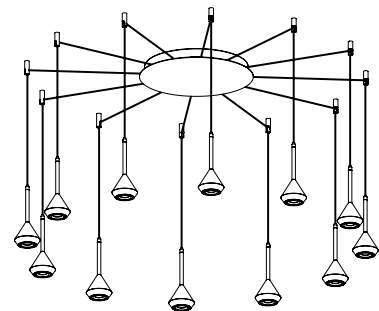

FANCY SHAPE BASE

ARKOSLIGHT®

MANDATORY FOR INSTALLATION

FANCY SHAPE BASES	n° Lamps	ON/OFF	A417-03-11 WT NT	 DALI	A417-03-12 WT NT	
FANCY SHAPE BASE 2 700 mA	1 to 2					Ø155
2 Equidistant Fixing Points						
FANCY SHAPE BASE 6 700 mA	3 to 6					
6 Equidistant Fixing Points						
FANCY SHAPE BASE 12 700 mA	7 to 12					
12 Equidistant Fixing Points						

220
240 V~ |  |  INCL

Fancy Shape BASE
2 LAMPS

Fancy Shape BASE
6 LAMPS

Fancy Shape BASE
12 LAMPS

NT

WT

ATTENTION

Fancy Shape Base NT: Base and Cap in Black.

Fancy Shape Base WT: Black Base and White Cap.

Luminaire Cable: Black in all finishes.

Calle N · Pol. Ind. EL OLIVERAL
46394 Ribarroja del Turia · Valencia (Spain)
Tel. +34 961 667 207 · Fax +34 961 667 054
info@arkoslight.com · www.arkoslight.com