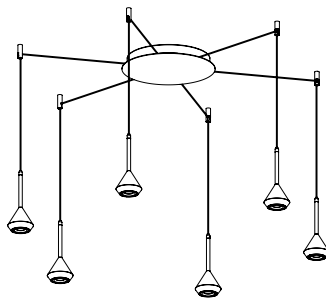

FANCY SHAPE BASE

ARKOSLIGHT®

MANDATORY FOR INSTALLATION

FANCY SHAPE BASES	n° Lamps	ON/OFF	A417-03-11 WT NT	 DALI	A417-03-12 WT NT	
FANCY SHAPE BASE 2 700 mA	1 to 2					Ø155
2 Equidistant Fixing Points						
FANCY SHAPE BASE 6 700 mA	3 to 6					
6 Equidistant Fixing Points						
FANCY SHAPE BASE 12 700 mA	7 to 12					
12 Equidistant Fixing Points						

220
240 V~ |  |  INCL

Fancy Shape BASE
2 LAMPS

Fancy Shape BASE
6 LAMPS

Fancy Shape BASE
12 LAMPS

NT

WT

ATTENTION

Fancy Shape Base NT: Base and Cap in Black.

Fancy Shape Base WT: Black Base and White Cap.

Luminaire Cable: Black in all finishes.

Calle N · Pol. Ind. EL OLIVERAL
46394 Ribarroja del Turia · Valencia (Spain)
Tel. +34 961 667 207 · Fax +34 961 667 054
info@arkoslight.com · www.arkoslight.com