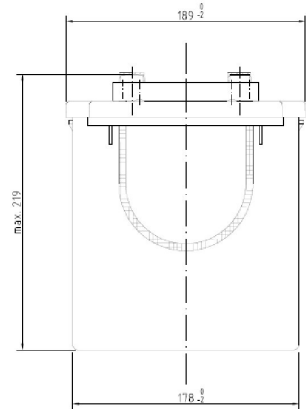

Central Article Code: D04076G09-A

ETN Code or Other: G120

Created: 05/09/2005

Modified: 11/12/2007

PERFORMANCES		CONTAINER	
Voltage (V):	12 V	Type:	D04 GREY MEDIUM
C20 (Ah):	120.0 20 h	Hold Down:	B0
Rc (min):	0	H. D. Adapter:	No
Cranking (A):	760 EN	COVER	
Vibration:	V3 (35Hz/6g/20h)	Type:	Flat/Screw GREY MEDIUM
Endurance:	250 cycles@100%	Polarity:	ETN 3
Charge:	CHARGED	Terminals:	EN taper post
Technology:	GEL	Terminal Adapter:	No
Grid :	Ca/Ca	SOCI:	No
WEIGHT AND STD. DIMENSIONS		Ventilation:	Independent
Battery Weight (kg):	40.00	Filter:	No
Volume acid (l):	0.00	Lateral Plug:	No
Length (mm):	513	PLUGS	
Width (mm):	189	Type:	6 x M18 Valve GREY MEDIUM
Height (mm):	223	HANDLES	
		Type:	2 x Rope (Rigid holder) BLACK
		OTHERS	
		Degassing Tube:	No
		Gel	