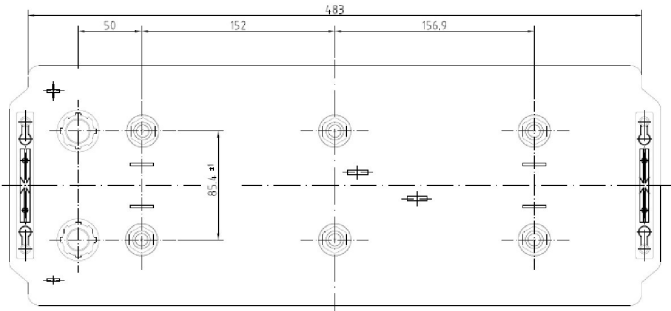

Central Article Code: D04076G09-A

ETN Code or Other: G120

Created: 05/09/2005

Modified: 11/12/2007

PERFORMANCES		CONTAINER	
Voltage (V):	12 V	Type:	D04 GREY MEDIUM
C20 (Ah):	120.0 20 h	Hold Down:	B0
Rc (min):	0	H. D. Adapter:	No
Cranking (A):	760 EN	COVER	
Vibration:	V3 (35Hz/6g/20h)	Type:	Flat/Screw GREY MEDIUM
Endurance:	250 cycles@100%	Polarity:	ETN 3
Charge:	CHARGED	Terminals:	EN taper post
Technology:	GEL	Terminal Adapter:	No
Grid :	Ca/Ca	SOCI:	No
WEIGHT AND STD. DIMENSIONS		Ventilation:	Independent
Battery Weight (kg):	40.00	Filter:	No
Volume acid (l):	0.00	Lateral Plug:	No
Length (mm):	513	PLUGS	
Width (mm):	189	Type:	6 x M18 Valve GREY MEDIUM
Height (mm):	223	HANDLES	
		Type:	2 x Rope (Rigid holder) BLACK
		OTHERS	
		Degassing Tube:	No
		Gel	