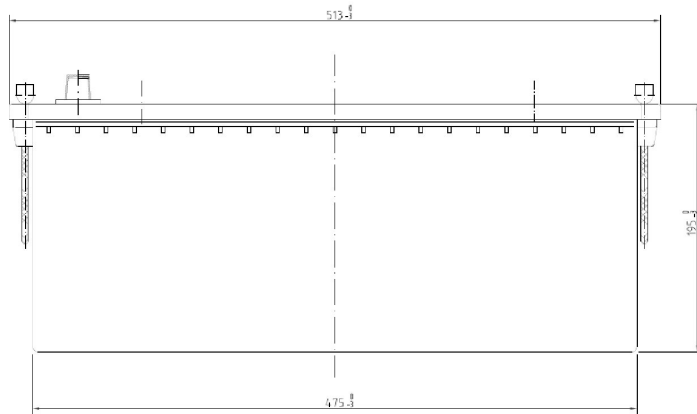

Central Article Code: D04076G09-A

ETN Code or Other: G120

Created: 05/09/2005

Modified: 11/12/2007

PERFORMANCES		CONTAINER	
Voltage (V):	12 V	Type:	D04 GREY MEDIUM
C20 (Ah):	120.0 20 h	Hold Down:	B0
Rc (min):	0	H. D. Adapter:	No
Cranking (A):	760 EN	COVER	
Vibration:	V3 (35Hz/6g/20h)	Type:	Flat/Screw GREY MEDIUM
Endurance:	250 cycles@100%	Polarity:	ETN 3
Charge:	CHARGED	Terminals:	EN taper post
Technology:	GEL	Terminal Adapter:	No
Grid :	Ca/Ca	SOCI:	No
WEIGHT AND STD. DIMENSIONS		Ventilation:	Independent
Battery Weight (kg):	40.00	Filter:	No
Volume acid (l):	0.00	Lateral Plug:	No
Length (mm):	513	PLUGS	
Width (mm):	189	Type:	6 x M18 Valve GREY MEDIUM
Height (mm):	223	HANDLES	
		Type:	2 x Rope (Rigid holder) BLACK
		OTHERS	
		Degassing Tube:	No
		Gel	