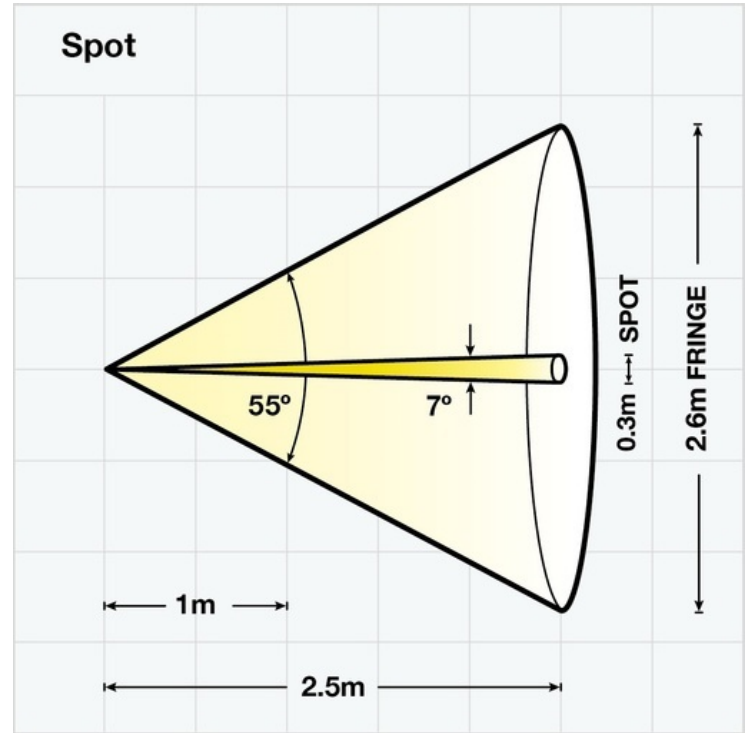

Product Dimensions

Light Output

210 lumens LED Spot Beam (approx 7°) with a Wide Angle Fringe Beam (approx 55°)

Peak luminous intensity at 1m **6500 lux**, at 2.5m **1233 lux**

Version: SL036 DF498 Issue 7