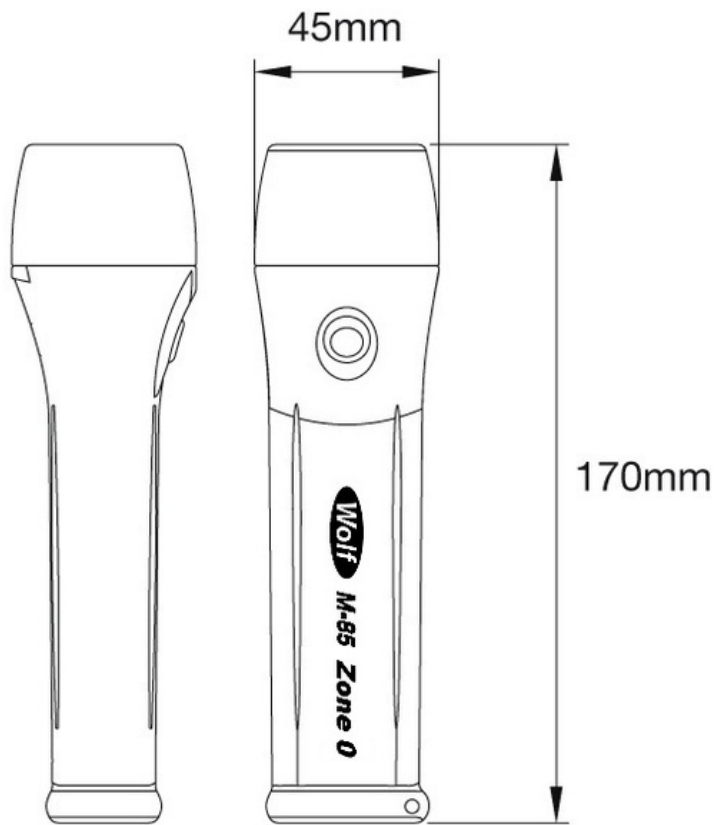

With a smooth, easy grip, ergonomic enclosure and a high output LED light source, giving up to 210 lumens of light output and bespoke optics delivering a narrow high intensity beam and, at the same time, a lower output wide angle fringe light, the Midi Torch is ideal for inspection and maintenance work in conditions of darkness or reduced visibility.

Certifications

1180

Technical Specification

Product Reference		M-85
Product Description		ATEX Midi Safety Torch with LED Primary Cell Powered
Code	Industrial	II 1G Ex ia op is IIC T3/T4 Ga IP67 II 1D Ex ia op is IIIB T200°C Da
	Mining	I M1 Ex ia I Ma IP67
Type of Protection		'ia' Intrinsic Safety
Area of Classification (Gas)		Zone 0, Gas Group IIC
Temp. Classification (Gas)		T3/T4
Area of Classification (Dust)		Zone 20 Dust Groups IIIA and IIIB
Max Surface Temperature (Dust)		200°C
Ambient temperature		-40°C to +40°C
Certificate		Baseefa11ATEX0236X / IECEx BAS 11.0116X
Enclosure		Impact Resistant Thermoplastic
Lens		Polycarbonate, Impact Resistant
Beam Type		Narrow Spot with Wide Angle Fringe Light
Light Source:	Type	High Power LED
	Output	Up to 210 lm
	Life	25,000+ hours (fitted for life)
Power Source:	Part Number	TP-295 (4 x LR6 Cells)
	Battery Type	LR6 Primary Cells, to IEC 60086, Alkaline AA
	Volts	4 x 1.5v
Light Duration		Up to 7 hours
Ingress Protection		IP67
Weight (incl. battery)		0.190Kg

Product Dimensions

Light Output

210 lumens LED Spot Beam (approx 7°) with a Wide Angle Fringe Beam (approx 55°)

Peak luminous intensity at 1m **6500 lux**, at 2.5m **1233 lux**

Version: SL036 DF498 Issue 7