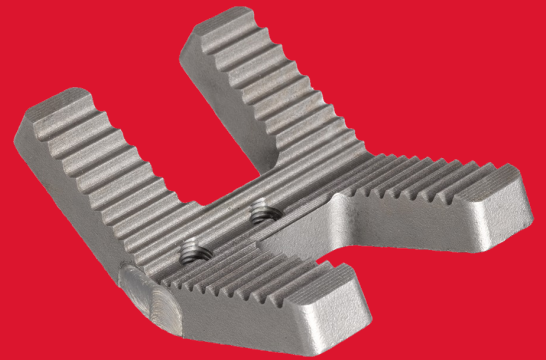

MPS-A-SSJ

ACCESSOIRES SUPPORT DE TUBE

Article Number

4932478925