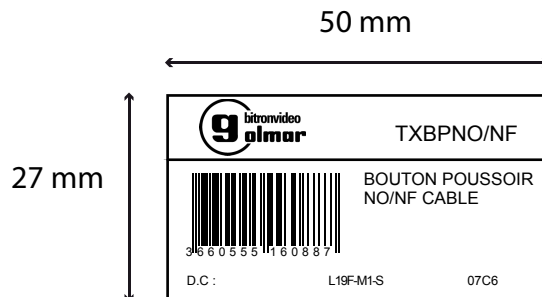

# L19F-M1-S

user manual

sticker