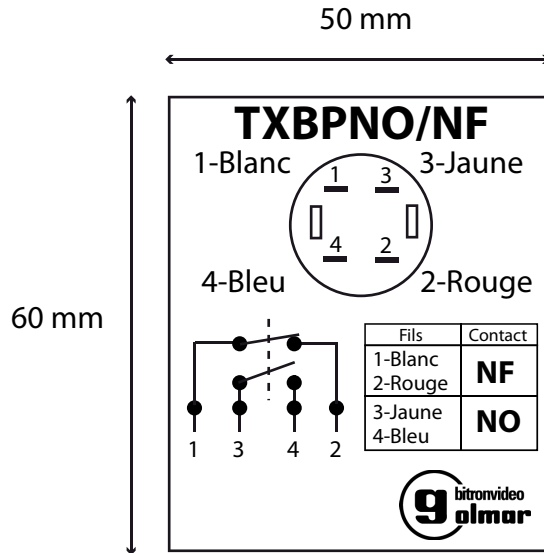

# L19F-M1-S

user manual

sticker