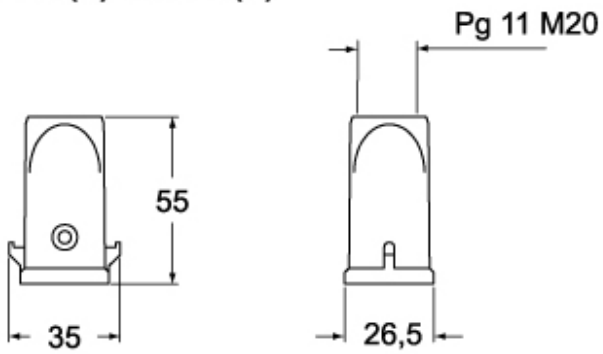

Part number

CK 03 VS

Catalogue drawings

CK V(N)S - MK V(N)