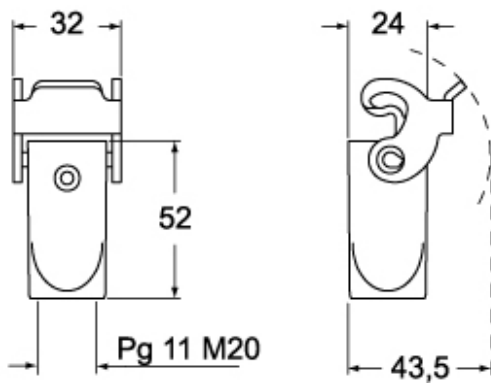

# CK 03 VS

Hood, CK series, with 2 pegs, Pg11 top cable entry, size "21.21"

Product description		Material properties	
<b>Product type</b>	Hood	<b>Colour</b>	RAL 7035 grey
<b>Series</b>	CK	<b>RoHs conformity</b>	Compliant
<b>Closing type</b>	With 2 pegs	<b>China RoHs - EFUP</b>	E
<b>Size</b>	Size "21.21"	<b>REACH SVHC substances</b>	No
<b>Cable entry</b>	Top cable entry Pg11	<b>Approvals / Standards</b>	
<b>Specification</b>	White colour	<b>UL</b>	ECBT2
<b>Technical data</b>		<b>cUL</b>	ECBT8
<b>IP degree of protection</b>	IP44 (IP66/IP67/IP69 with CKR 65/CKR 65 D kits)	<b>General ordering information</b>	
<b>Further technical details</b>		<b>EAN13 code</b>	8015747026819
<b>Weight</b>	11,00 g	<b>Packaging Information</b>	
<b>Operating temperature range (min, max)</b>	-40°C...+125°C	<b>Packaging length</b>	330,00 mm
		<b>Packaging height</b>	170,00 mm
		<b>Packaging width</b>	230,00 mm
		<b>Packaging weight</b>	1,80 kg
		<b>Packaging volume</b>	12,90 dm <sup>3</sup>
		<b>Packaging description</b>	Carton box
		<b>Packaging quantity</b>	100 Pcs
		<b>Packaging EAN code</b>	8015747026826
		<b>Sub-packaging weight</b>	0,18 kg
		<b>Sub-packaging description</b>	Carton box
		<b>Sub-packaging quantity</b>	10 Pcs
		<b>Sub-packaging EAN barcode</b>	8015747026833

## Catalogue drawings

## Notes

Dimensions shown in mm are not binding and may be changed without notice.