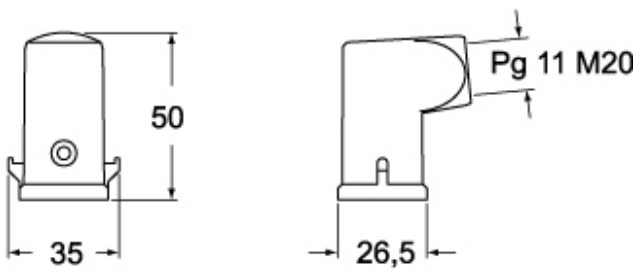

CK VA(N)S - MK VA(N)