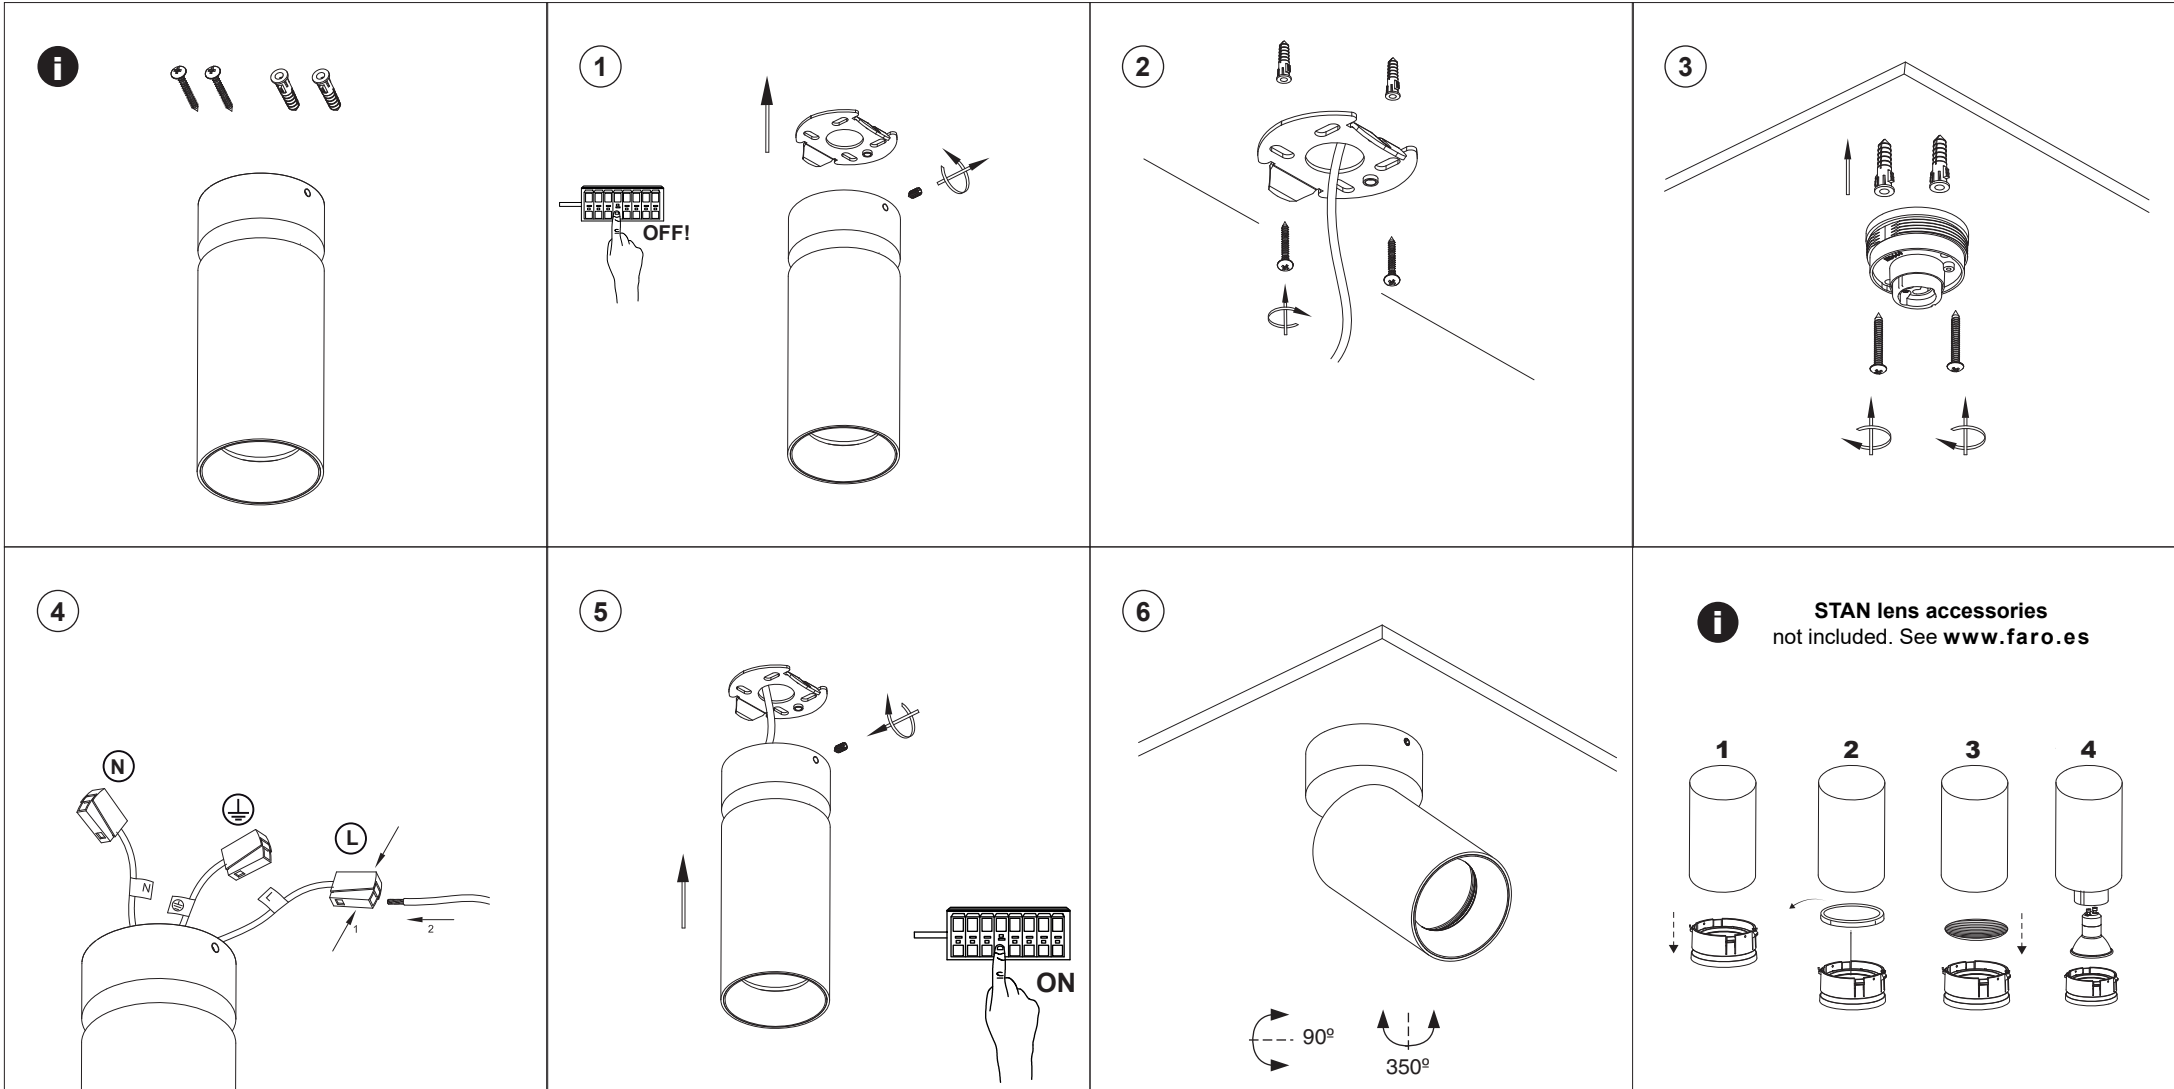

i TRACK is sold separately.
Refs available in www.faro.es

Adaptor installation diagram.

1.1

1.2

1.3

TECHNICAL FEATURES

LED 12W 2700K
LED 12W 3000K

			<p>LED F This product contains a light source of energy efficiency class F Este producto contiene una fuente luminosa de la clase eficiencia energética F</p>	<p>90°</p>	<p>350°</p>	<p>0.40kg 0.88lb</p>									<p>Together we take care of the planet</p>
--	--	--	--	------------	-------------	--------------------------	--	--	--	--	--	--	--	--	--

TECHNICAL FEATURES

LED 12W 2700K
LED 12W 3000K

TECHNICAL FEATURES

1 X GU10 MAX 5W LED no incl.

When the luminaire reaches its end of life, take it to the nearest clean point. Recycle la luminaria en el punto verde cuando ésta llegue al final de su vida útil.

TECHNICAL FEATURES

1 X GU10 MAX 5W LED no incl.

When the luminaire reaches its end of life, take it to the nearest clean point.
Recicle la luminaria en el punto verde cuando ésta llegue al final de su vida útil.