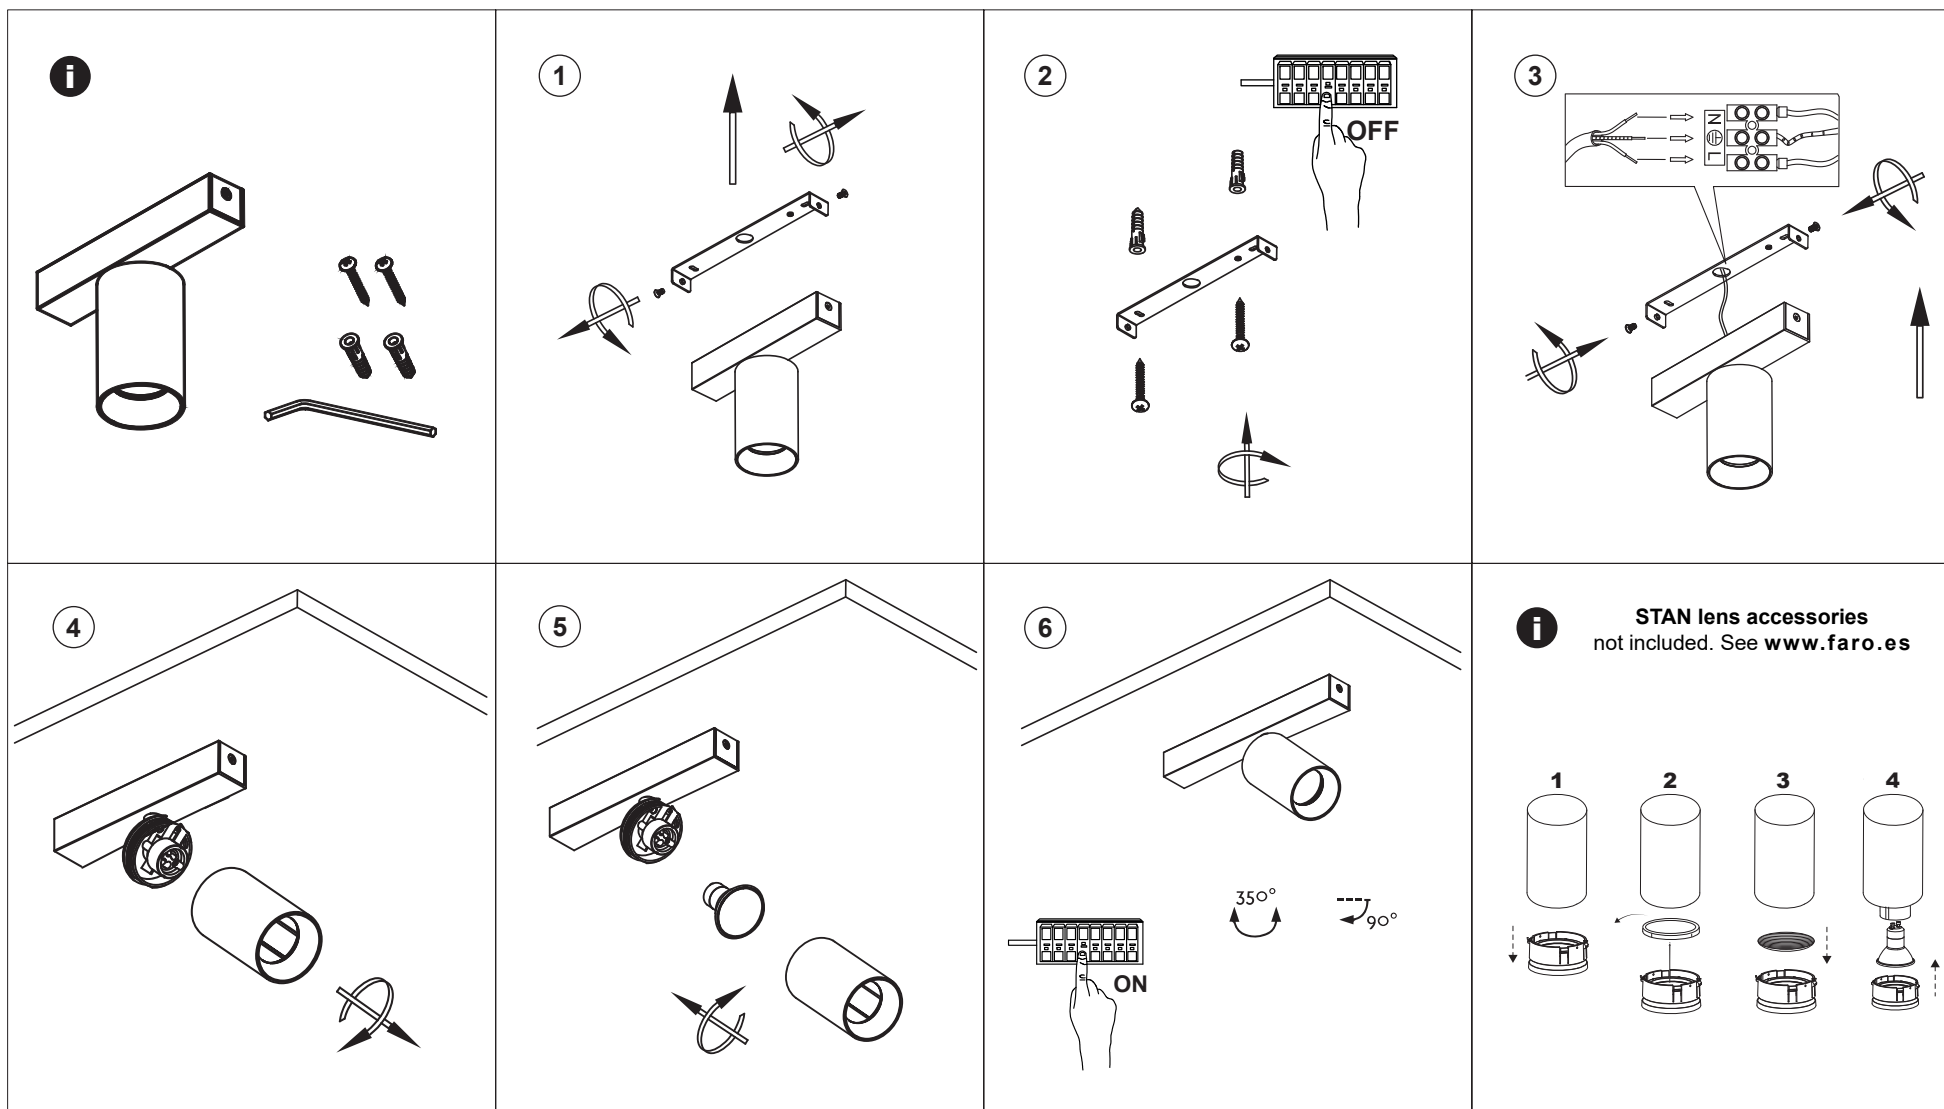

TECHNICAL FEATURES

LED 12W 2700K
LED 12W 3000K

TECHNICAL FEATURES

1 X GU10 MAX 5W LED no incl.

When the luminaire reaches its end of life, take it to the nearest clean point. Recycle la luminaria en el punto verde cuando ésta llegue al final de su vida útil.

TECHNICAL FEATURES

1 X GU10 MAX 5W LED no incl.

When the luminaire reaches its end of life, take it to the nearest clean point.
Recicle la luminaria en el punto verde cuando ésta llegue al final de su vida útil.