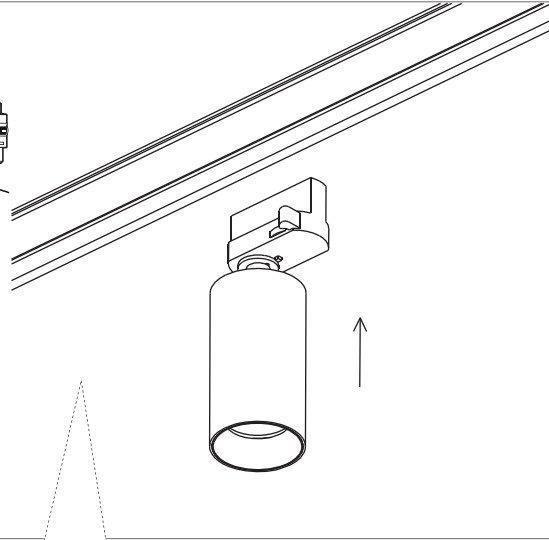

i TRACK is sold separately.
Refs available in www.faro.es

Adaptor installation diagram.

1.1

1.2

1.3

TECHNICAL FEATURES

LED 12W 2700K
LED 12W 3000K

			<p>LED F This product contains a light source of energy efficiency class F Este producto contiene una fuente luminosa de la clase eficiencia energética F</p>	<p>90°</p>	<p>350°</p>	<p>0.40kg 0.88lb</p>									<p>Together we take care of the planet</p>
--	--	--	--	------------	-------------	--------------------------	--	--	--	--	--	--	--	--	--

TECHNICAL FEATURES

LED 12W 2700K
LED 12W 3000K

TECHNICAL FEATURES

1 X GU10 MAX 5W LED no incl.

When the luminaire reaches its end of life, take it to the nearest clean point. Recycle la luminaria en el punto verde cuando ésta llegue al final de su vida útil.

TECHNICAL FEATURES

1 X GU10 MAX 5W LED no incl.

When the luminaire reaches its end of life, take it to the nearest clean point.
Recicle la luminaria en el punto verde cuando ésta llegue al final de su vida útil.