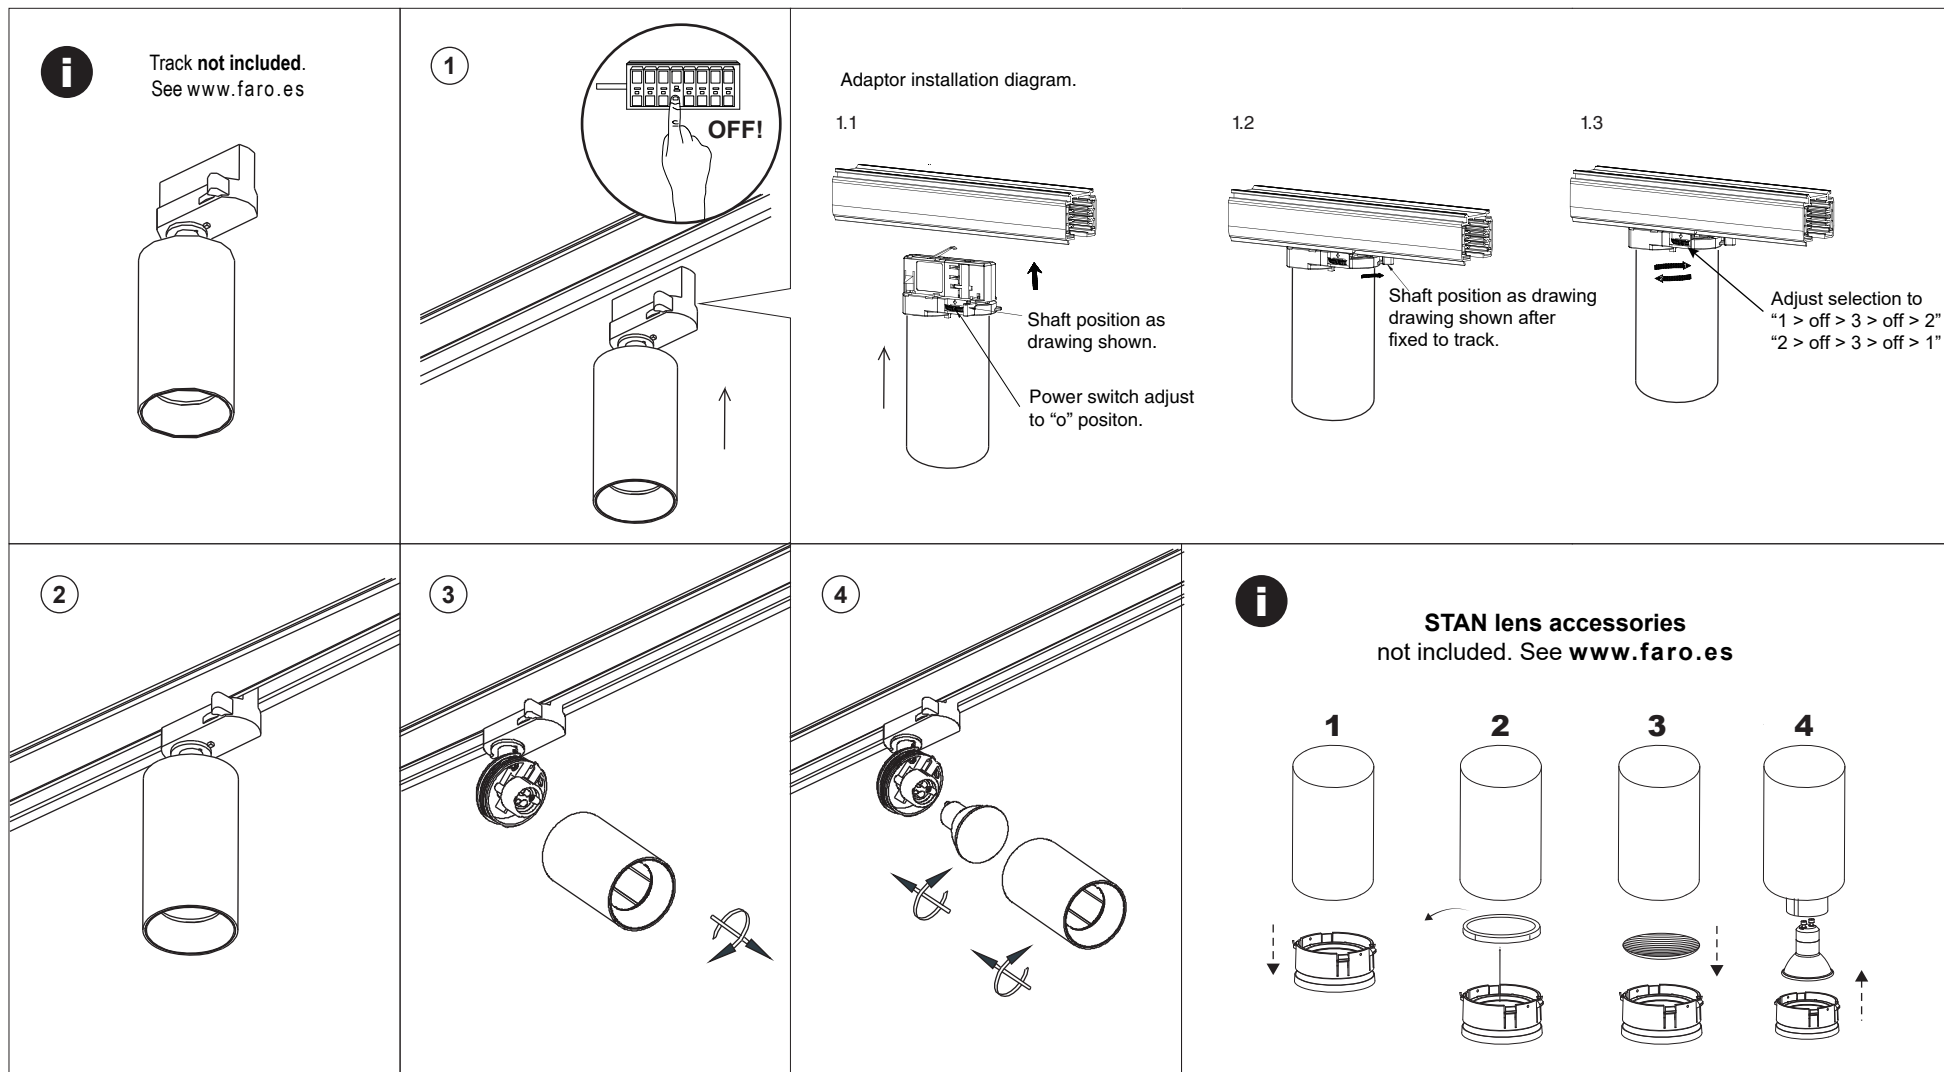

i TRACK is sold separately.
Refs available in www.faro.es

Adaptor installation diagram.

1.1

1.2

1.3

TECHNICAL FEATURES

LED 12W 2700K
LED 12W 3000K

			<p>LED F This product contains a light source of energy efficiency class F Este producto contiene una fuente luminosa de la clase eficiencia energética F</p>	<p>90°</p>	<p>350°</p>	<p>0.40kg 0.88lb</p>									<p>Together we take care of the planet</p>
--	--	--	--	------------	-------------	--------------------------	--	--	--	--	--	--	--	--	--

TECHNICAL FEATURES

LED 12W 2700K
LED 12W 3000K

TECHNICAL FEATURES

1 X GU10 MAX 5W LED no incl.

When the luminaire reaches its end of life, take it to the nearest clean point. Recycle la luminaria en el punto verde cuando ésta llegue al final de su vida útil.