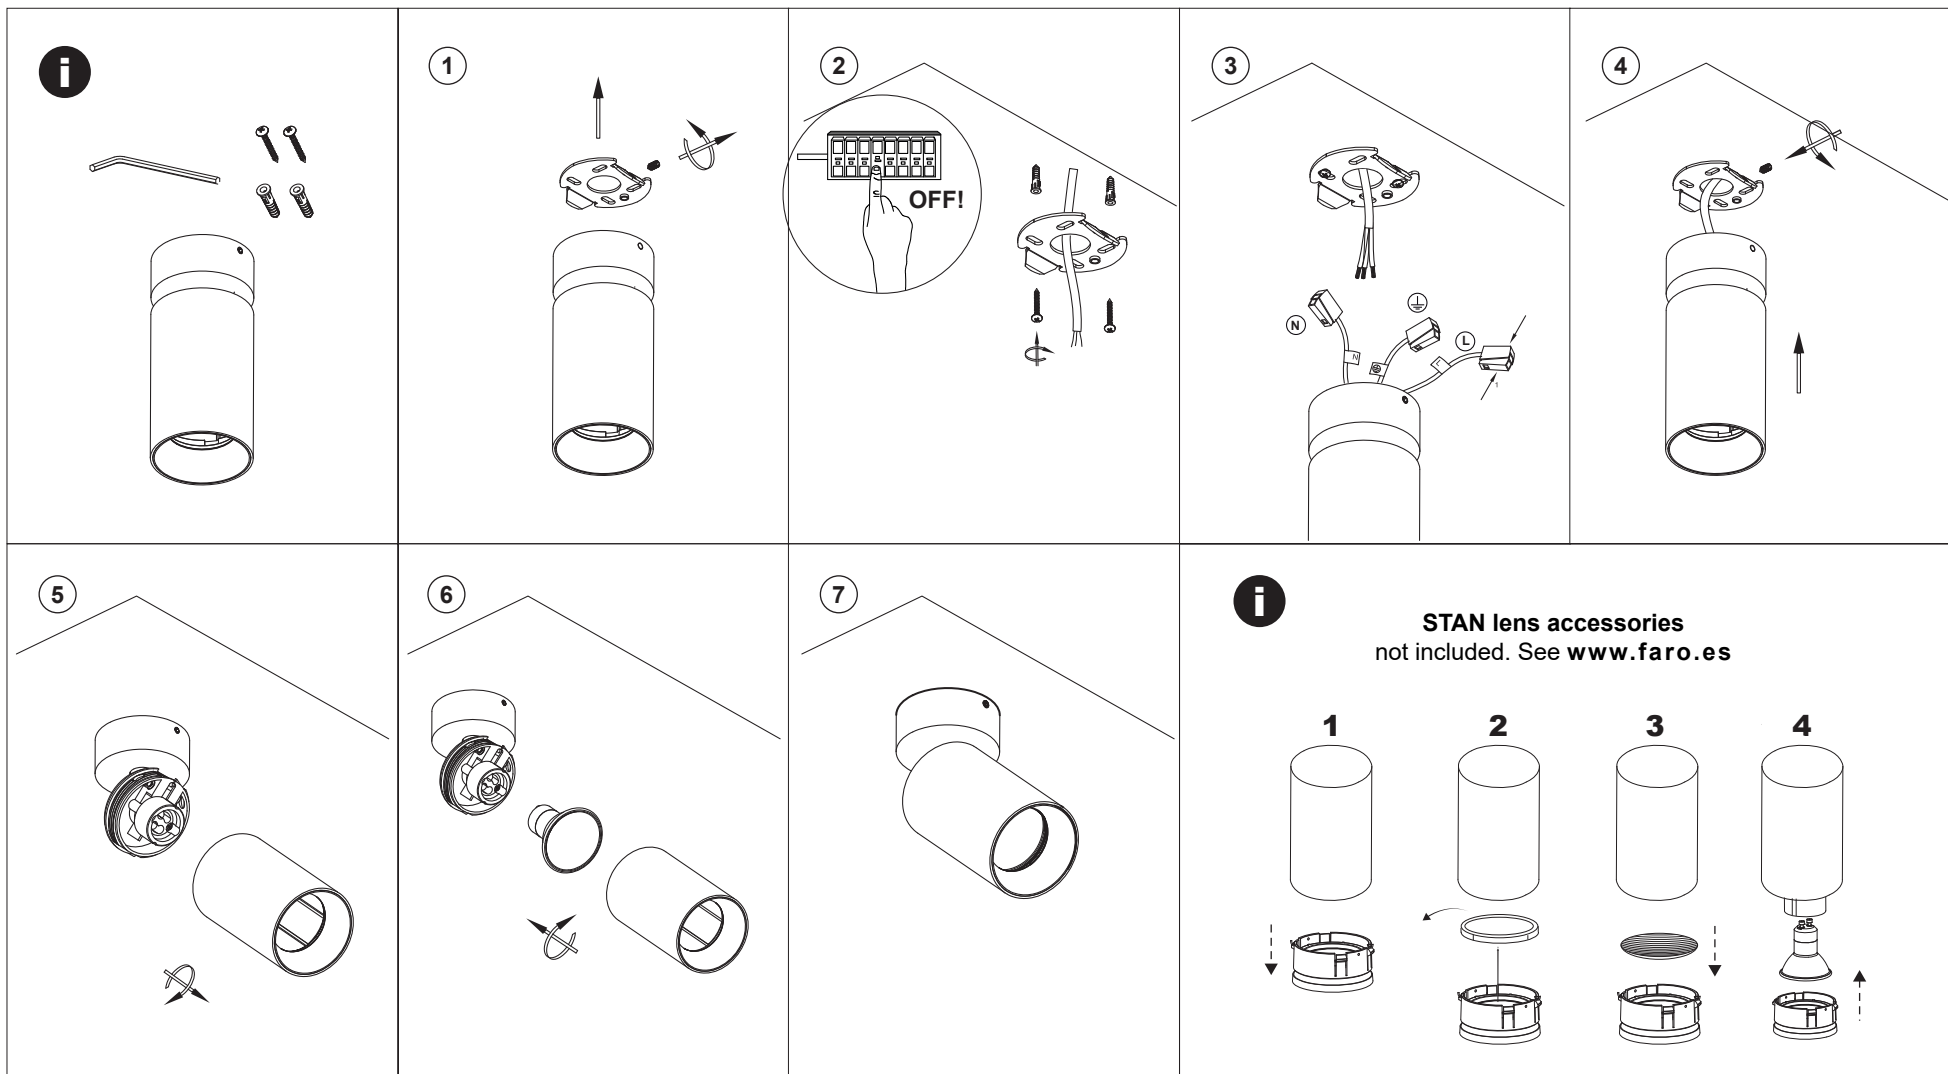

TECHNICAL FEATURES

LED 12W 2700K
LED 12W 3000K

TECHNICAL FEATURES

1 X GU10 MAX 5W LED no incl.

When the luminaire reaches its end of life, take it to the nearest clean point. Recycle la luminaria en el punto verde cuando ésta llegue al final de su vida útil.

TECHNICAL FEATURES

1 X GU10 MAX 5W LED no incl.

When the luminaire reaches its end of life, take it to the nearest clean point.
Recicle la luminaria en el punto verde cuando ésta llegue al final de su vida útil.