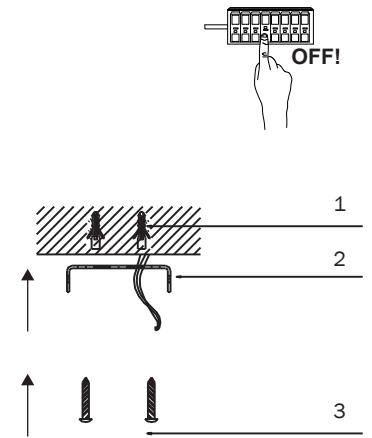

i

Ref. 64500

Ref. 64501

1

2

3

4

5

6

E27 max 15W LED not incl

LIGHT SOURCE - FUENTE DE LUZ

1 x E27 MAX 15W LED NO INCL.

100V-240V~50Hz/60Hz

1,8m