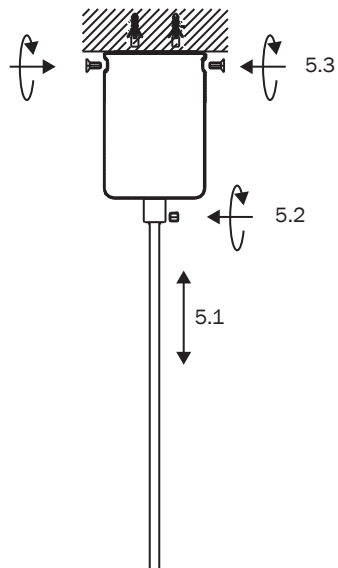

6

E27 max 15W LED not incl

LIGHT SOURCE - FUENTE DE LUZ

1 x E27 MAX 15W LED NO INCL.

100V-240V~50Hz/60Hz

1,8m

Together
we take care
of the planet

Together we take care of the planet.