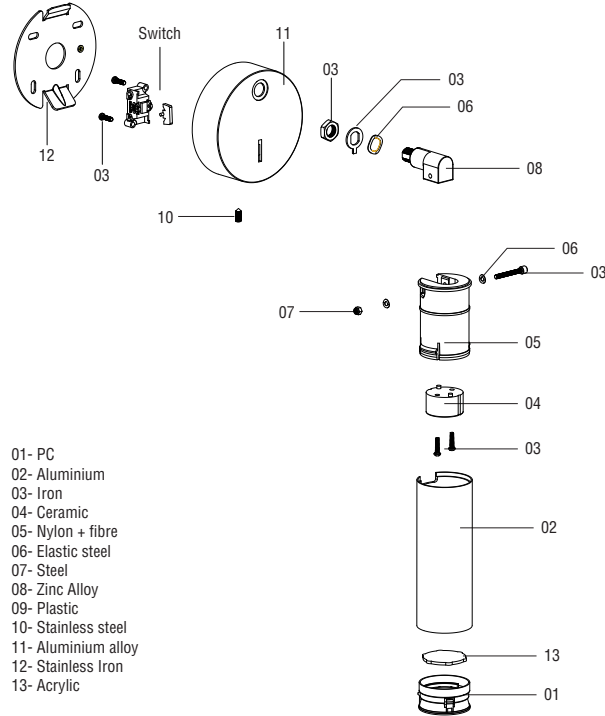

1 x GU10 MR11 MAX 3W LED no incl

When the luminaire reaches its end of life, take it to the nearest clean point.
Recicle la luminaria en el punto verde cuando ésta llegue al final de su vida útil.

Together we take care of the planet. This is why we reduce paper consumption. Please refer to the safety, maintenance and warranty instructions at www.faro.es. If you cannot access it, call us at +34 937 723 965 or write to export@faro.es.