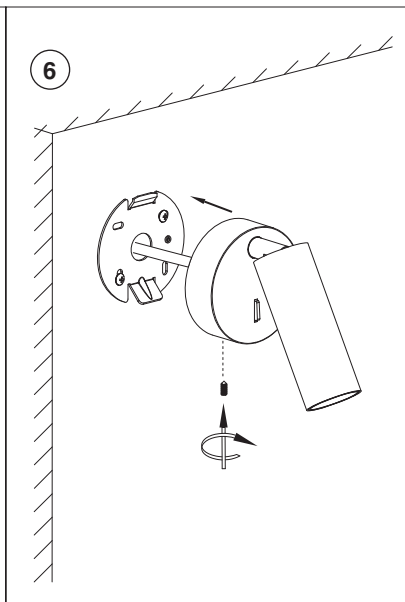

1 x GU10 MR11 MAX 3W LED no incl

When the luminaire reaches its end of life, take it to the nearest clean point.
Recicle la luminaria en el punto verde cuando ésta llegue al final de su vida útil.

Together we take care of the planet. This is why we reduce paper consumption. Please refer to the safety, maintenance and warranty instructions at www.faro.es. If you cannot access it, call us at +34 937 723 965 or write to export@faro.es.