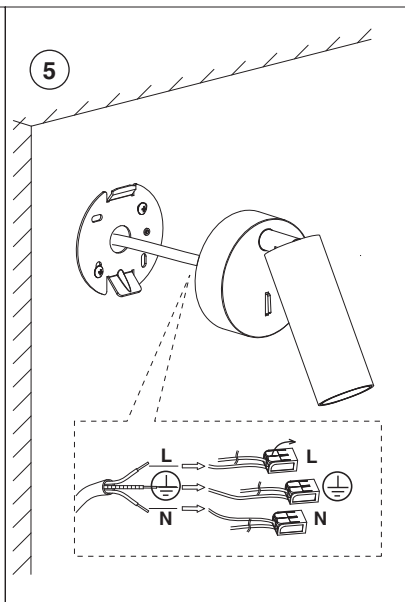

1 x GU10 MR11 MAX 3W LED no incl

When the luminaire reaches its end of life, take it to the nearest clean point.
Recicle la luminaria en el punto verde cuando ésta llegue al final de su vida útil.

Together we take care of the planet. This is why we reduce paper consumption. Please refer to the safety, maintenance and warranty instructions at www.faro.es. If you cannot access it, call us at +34 937 723 965 or write to export@faro.es.