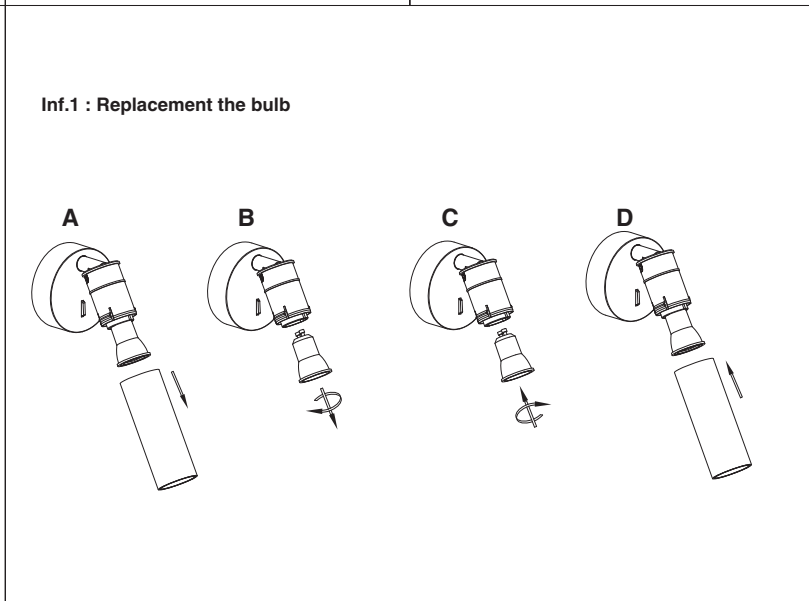

1 x GU10 MR11 MAX 3W LED no incl

When the luminaire reaches its end of life, take it to the nearest clean point.
Recicle la luminaria en el punto verde cuando ésta llegue al final de su vida útil.

Together we take care of the planet. This is why we reduce paper consumption. Please refer to the safety, maintenance and warranty instructions at www.faro.es. If you cannot access it, call us at +34 937 723 965 or write to export@faro.es.