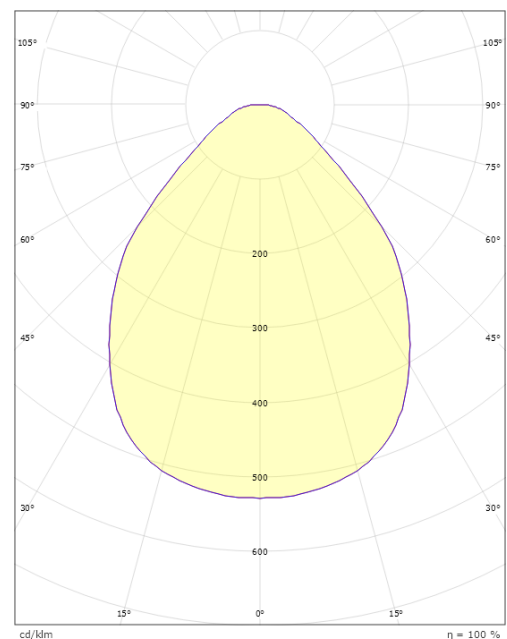

### Dimensions

Hauteur (mm) H: 55  
 Diameter (mm) D: 760  
 Poids (kg) brutto/netto: 11.1 / 10.7

### Emballage

Dimensions de l'emballage (mm): 775 x 775 x 63

H (m)	Minor movements		Major movements	
	X1 (m)	Y1 (m)	X2 (m)	Y2 (m)
2.4	1.9	2.9	2.9	4.3
3	2.4	3.6	3.6	5.4

cd/klm

η = 100 %

— C0/C180  
 — C90/C270