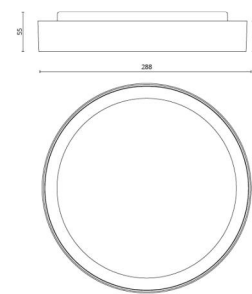

### Dimensions

Hauteur (mm) H: 55  
 Diameter (mm) D: 760  
 Poids (kg) brutto/netto: 11.1 / 10.7

### Emballage

Dimensions de l'emballage (mm): 775 x 775 x 63

H (m)	Minor movements		Major movements	
	X1 (m)	Y1 (m)	X2 (m)	Y2 (m)
2.4	1.9	2.9	2.9	4.3
3	2.4	3.6	3.6	5.4

cd/klm

η = 100 %

— C0/C180  
 — C90/C270