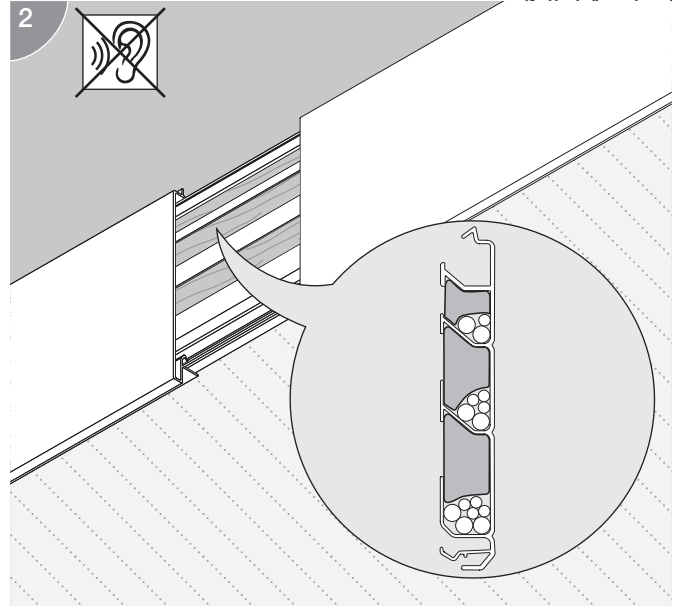

EL201157

EL201156

EL201156

WARNING

Turn power off before installing or removing terminal or connector. All work should be done according to appropriate electrical codes. Recommended for thermoplastic-insulated wire such as vinyl. Recommended Tools – Slip Joint Pliers, or a smooth jaw tool with parallel jaw crimping action.

TO BE SOLD ONLY WITH INSTALLATION INSTRUCTIONS.

Installation Instructions

- 1 Place unstripped wires in proper channels.
- 2 Drive element down until it is flush with top of connector.
- 3 Close Cover.

Operating temperature: 90°C maximum.
 Wire range: 1,5mm² - 2,5mm² solid or stranded.
 Maximum Insulation O.D.: 0.137 in (3,5mm)