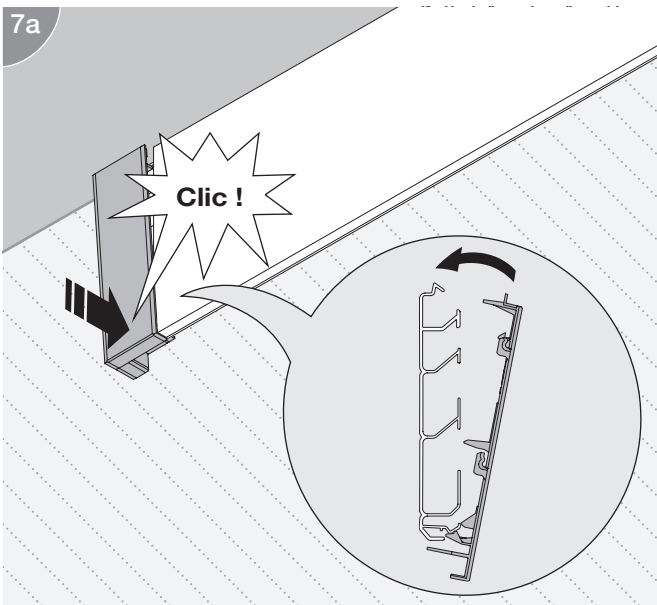

EL201157

EL201156

EL201156

WARNING

Turn power off before installing or removing terminal or connector. All work should be done according to appropriate electrical codes. Recommended for thermoplastic-insulated wire such as vinyl. Recommended Tools – Slip Joint Pliers, or a smooth jaw tool with parallel jaw crimping action.

TO BE SOLD ONLY WITH INSTALLATION INSTRUCTIONS.

Installation Instructions

- 1 Place unstripped wires in proper channels.
- 2 Drive element down until it is flush with top of connector.
- 3 Close Cover.

Operating temperature: 90°C maximum.
 Wire range: 1,5mm² - 2,5mm² solid or stranded.
 Maximum Insulation O.D.: 0.137 in (3,5mm)