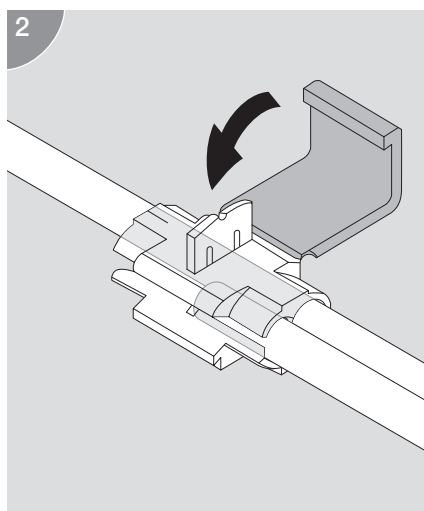

EL201157

EL201156

EL201156

WARNING

Turn power off before installing or removing terminal or connector. All work should be done according to appropriate electrical codes. Recommended for thermoplastic-insulated wire such as vinyl. Recommended Tools – Slip Joint Pliers, or a smooth jaw tool with parallel jaw crimping action.

TO BE SOLD ONLY WITH INSTALLATION INSTRUCTIONS.

Installation Instructions

- 1 Place unstripped wires in proper channels.
- 2 Drive element down until it is flush with top of connector.
- 3 Close Cover.

Operating temperature: 90°C maximum.
 Wire range: 1,5mm² - 2,5mm² solid or stranded.
 Maximum Insulation O.D.: 0.137 in (3,5mm)