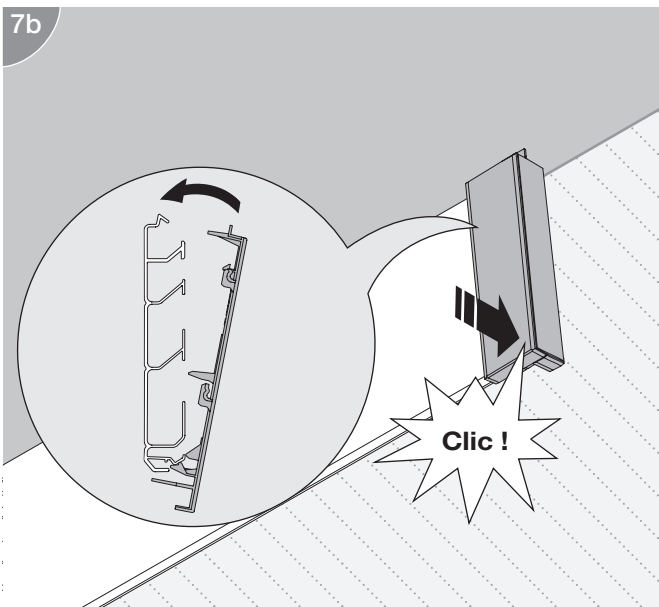

EL201157

EL201156

EL201156

WARNING

Turn power off before installing or removing terminal or connector. All work should be done according to appropriate electrical codes. Recommended for thermoplastic-insulated wire such as vinyl. Recommended Tools – Slip Joint Pliers, or a smooth jaw tool with parallel jaw crimping action.

TO BE SOLD ONLY WITH INSTALLATION INSTRUCTIONS.

Installation Instructions

- 1 Place unstripped wires in proper channels.
- 2 Drive element down until it is flush with top of connector.
- 3 Close Cover.

Operating temperature: 90°C maximum.
 Wire range: 1,5mm² - 2,5mm² solid or stranded.
 Maximum Insulation O.D.: 0.137 in (3,5mm)