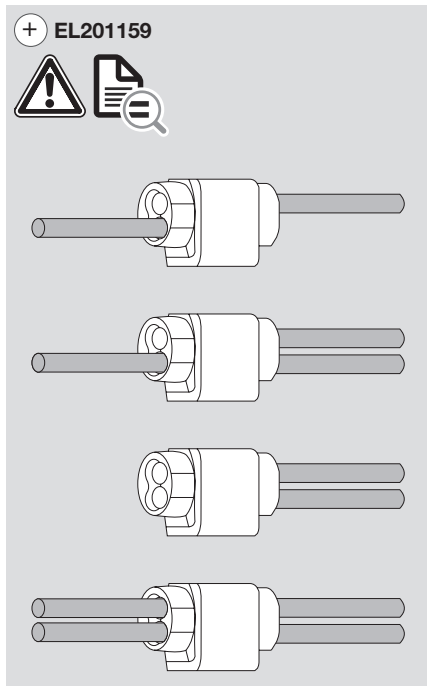

EL201157

EL201156

EL201156

WARNING

Turn power off before installing or removing terminal or connector. All work should be done according to appropriate electrical codes. Recommended for thermoplastic-insulated wire such as vinyl. Recommended Tools – Slip Joint Pliers, or a smooth jaw tool with parallel jaw crimping action.

TO BE SOLD ONLY WITH INSTALLATION INSTRUCTIONS.

Installation Instructions

- 1 Place unstripped wires in proper channels.
- 2 Drive element down until it is flush with top of connector.
- 3 Close Cover.

Operating temperature: 90°C maximum.
 Wire range: 1,5mm² - 2,5mm² solid or stranded.
 Maximum Insulation O.D.: 0.137 in (3,5mm)