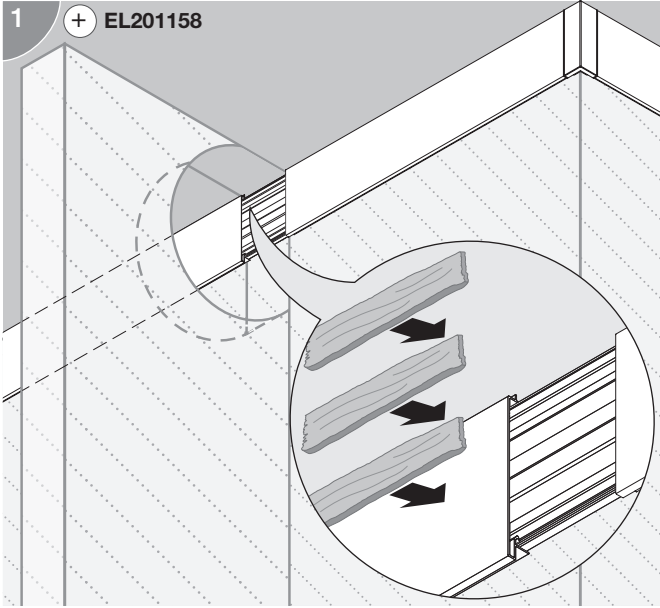

EL201157

EL201156

EL201156

WARNING

Turn power off before installing or removing terminal or connector. All work should be done according to appropriate electrical codes. Recommended for thermoplastic-insulated wire such as vinyl. Recommended Tools – Slip Joint Pliers, or a smooth jaw tool with parallel jaw crimping action.

TO BE SOLD ONLY WITH INSTALLATION INSTRUCTIONS.

Installation Instructions

- 1 Place unstripped wires in proper channels.
- 2 Drive element down until it is flush with top of connector.
- 3 Close Cover.

Operating temperature: 90°C maximum.
 Wire range: 1,5mm² - 2,5mm² solid or stranded.
 Maximum Insulation O.D.: 0.137 in (3,5mm)