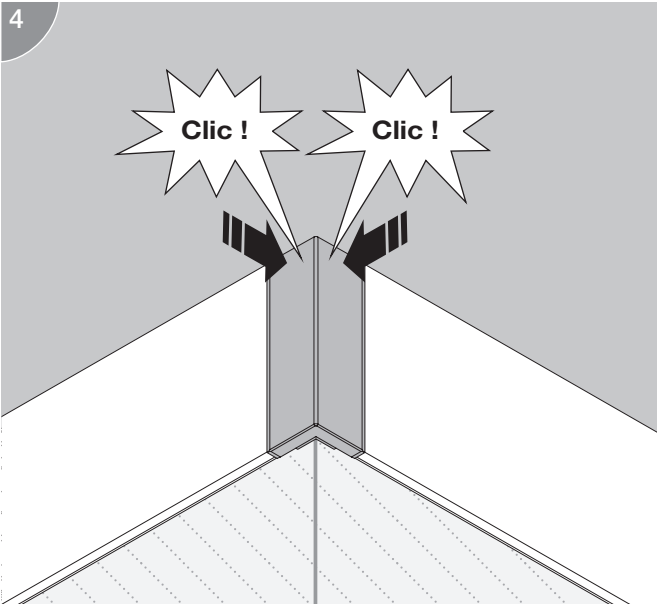

EL201157

EL201156

EL201156

WARNING

Turn power off before installing or removing terminal or connector. All work should be done according to appropriate electrical codes. Recommended for thermoplastic-insulated wire such as vinyl. Recommended Tools – Slip Joint Pliers, or a smooth jaw tool with parallel jaw crimping action.