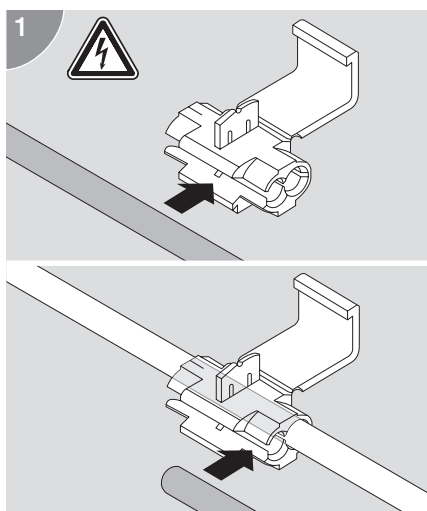

EL201157

EL201156

EL201156

WARNING

Turn power off before installing or removing terminal or connector. All work should be done according to appropriate electrical codes. Recommended for thermoplastic-insulated wire such as vinyl. Recommended Tools – Slip Joint Pliers, or a smooth jaw tool with parallel jaw crimping action.

TO BE SOLD ONLY WITH INSTALLATION INSTRUCTIONS.

Installation Instructions

- 1 Place unstripped wires in proper channels.
- 2 Drive element down until it is flush with top of connector.
- 3 Close Cover.

Operating temperature: 90°C maximum.
 Wire range: 1,5mm² - 2,5mm² solid or stranded.
 Maximum Insulation O.D.: 0.137 in (3,5mm)