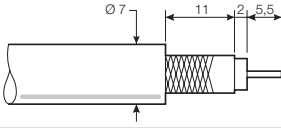

Coaxial / Coaxial / Koaxial / Coassiale / Coaxial / Coaxiaal