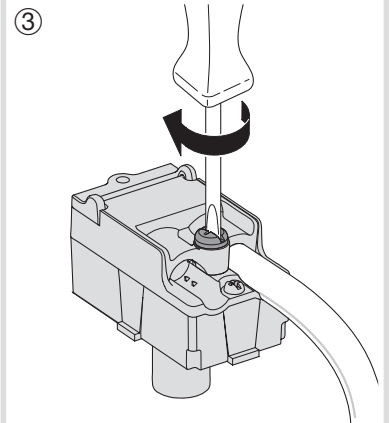

WJx250, WJx259

WJx251, WJx253,
WJx256, WJx257,
WJx259