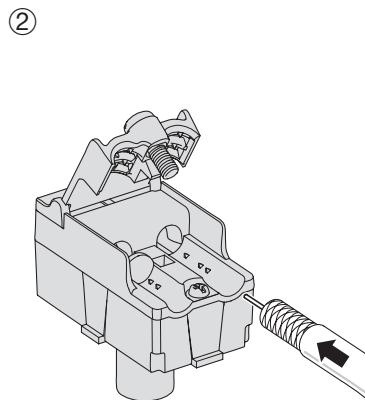

WJx250, WJx259

WJx251, WJx253,
WJx256, WJx257,
WJx259