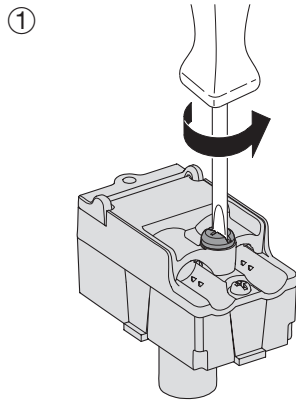

WJx250, WJx259

WJx251, WJx253,
WJx256, WJx257,
WJx259