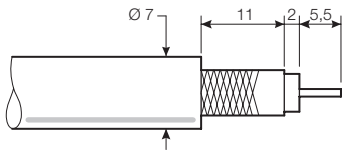

Coaxial / Coaxial / Koaxial / Coassiale / Coaxial / Coaxiaal