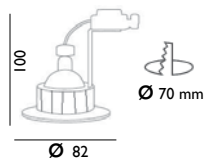

CALYPSO - PLUTON IP65

230V GU10 "Salle d'eau"

Spot PLUTON IP65 Blanc	I60011
Spot PLUTON IP65 Chromé	I60019

livré avec connectique automatique

IP65 **NO AIR** VOLUME 1/2 MAX 50W

IP65 **NO AIR** VOLUME 2 MAX 50W