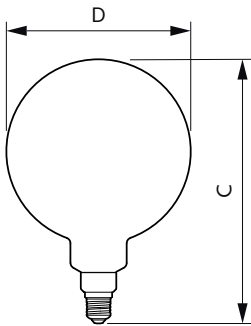

Lampes CorePro LEDbulb filament forme classique

Température

Gamme de températures ambiantes	-20 à +45 °C
Température maximale du produit (nom.)	45 °C

Commandes et gradation

Variation de l'intensité lumineuse	Uniquement avec certains variateurs

Mécanique et boîtier

Finition ampoule	Ambre
Matériaux des lampes	Verre
Forme de la lampe	G200 [G 200 mm]

Approbation et application

Consommation d'énergie kWh/1 000 h	7 kWh
EyeComfort	Oui

Données du produit

Code EOC	871951431378100
Nom du produit de la commande	LED classic-giant 40W E27 G200 GOLD DIM
Code de commande	31378100
Quantité par pack	1
Conditionnement par carton	2
Code 12NC	929002983601
Nom de produit complet	LED classic-giant 40W E27 G200 GOLD DIM
Codes EAN/UPC - Boîte	8719514313798

Schéma dimensionnel

Product	D	C
LED classic-giant 40W E27 G200 GOLD DIM	202 mm	286 mm

Données photométriques