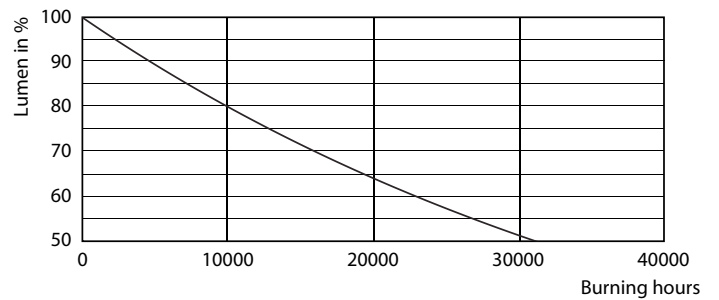

Durée de vie

Life Expectancy Diagram - LED classic 60W A60 E27 WW FR ND 1CT/10

Lumen Maintenance Diagram - LED classic 60W A60 E27 WW FR ND 1CT/10