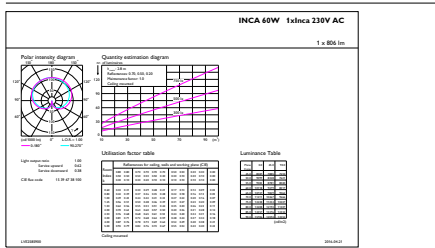

Lampes CorePro LEDbulb forme classique filament

Données photométriques

General uniform lighting - LED classic 60W A60 E27 WW FR ND 1CT/10