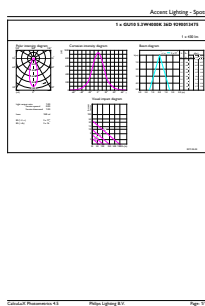

Données photométriques

Accent Lighting Spots - MAS LED ExpertColor 5.5-50W GU10 940 36D