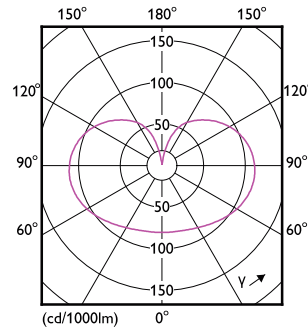

## Schéma dimensionnel

Product	D	C
LED classic 150W A67 E27 WW FR NDRFSRT4	70 mm	121 mm

## Données photométriques

Spectral Power Distribution Colour - LED classic 150W A67 E27 WW FR NDRFSRT4

Light Distribution Diagram - LED classic 150W A67 E27 WW FR NDRFSRT4