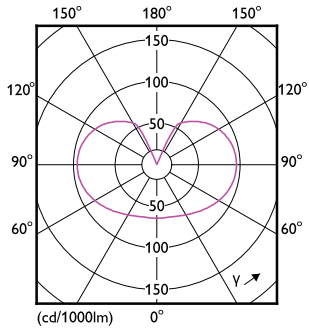

Lampes CorePro LEDbulb filament forme classique

Données photométriques

Light Distribution Diagram - LED classic 75W E27 CW A60 FR ND 1CT/10