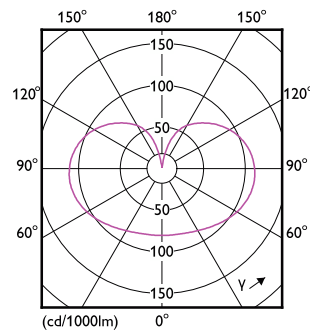

General uniform lighting - LED classic 150W A67 E27 CW FR ND 1SRT4

Light Distribution Diagram - LED classic 150W A67 E27 CW FR ND 1SRT4