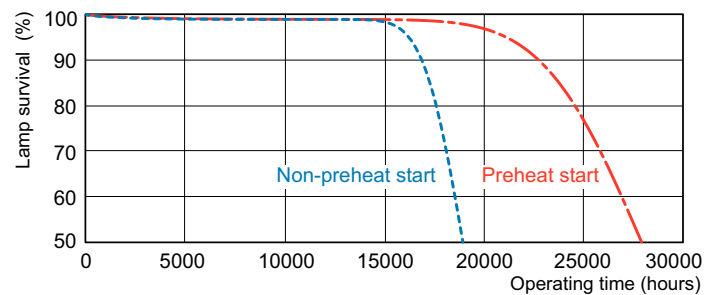

Life Expectancy Diagram - MASTER TL5 HO 80W/840 SLV/20

Life Expectancy Diagram - MASTER TL5 HO 80W/840 SLV/20