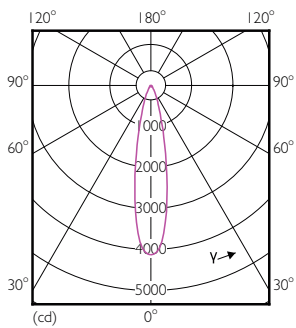

MASTER LEDspot PAR 75W E27 840 25D