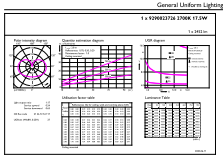

Lampes CorePro LEDbulb filament forme classique

Données photométriques