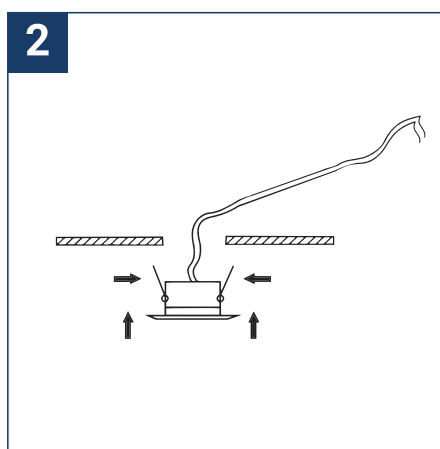

Ref : 76322-76323-763619-763620-763622-763623-7636201