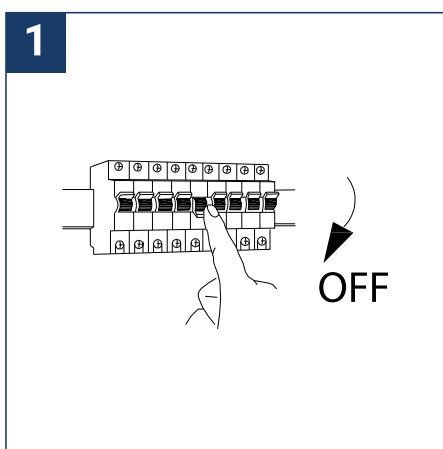

Ref : 76322-76323-763619-763620-763622-763623-7636201