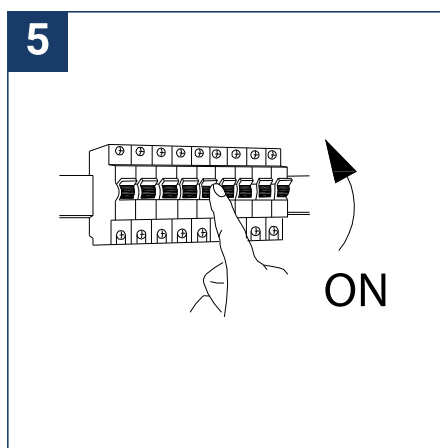

Ref : 76322-76323-763619-763620-763622-763623-7636201