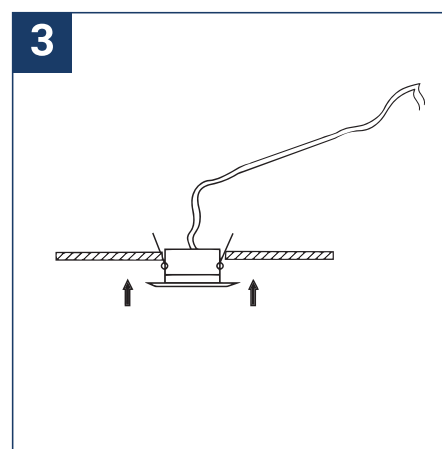

Ref : 76322-76323-763619-763620-763622-763623-7636201