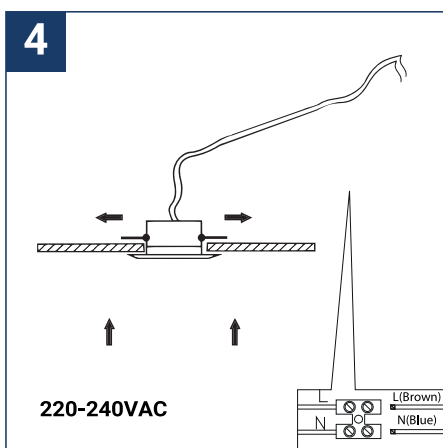

Ref : 76322-76323-763619-763620-763622-763623-7636201