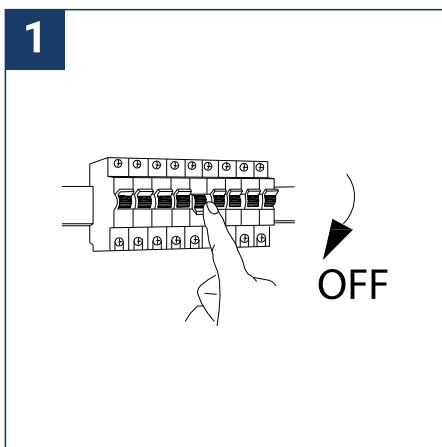

Ref : 77461-77462-77463

<https://www.miidex.com/283-connecteurs-etanches-et-boites-de-derivation>

FR
Cet appareil
et ses accessoires
se recyclent

À DÉPOSER
EN MAGASIN

À DÉPOSER
EN DÉCHÈTERIE

OU