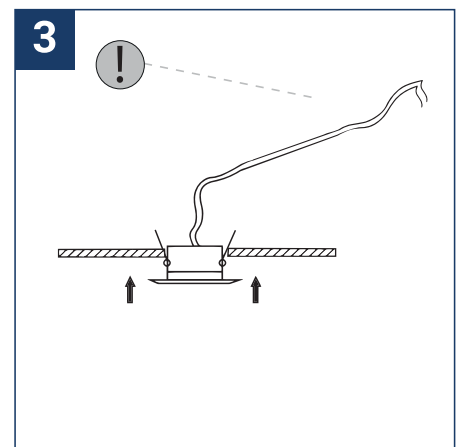

Ref : 77461-77462-77463

<https://www.miidex.com/283-connecteurs-etanches-et-boites-de-derivation>

FR
Cet appareil
et ses accessoires
se recyclent

À DÉPOSER
EN MAGASIN

À DÉPOSER
EN DÉCHÈTERIE

OU