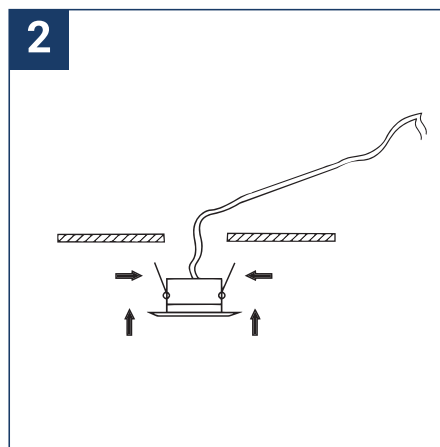

Ref : 77461-77462-77463

<https://www.miidex.com/283-connecteurs-etanches-et-boites-de-derivation>

FR
Cet appareil
et ses accessoires
se recyclent

À DÉPOSER
EN MAGASIN

À DÉPOSER
EN DÉCHÈTERIE

OU