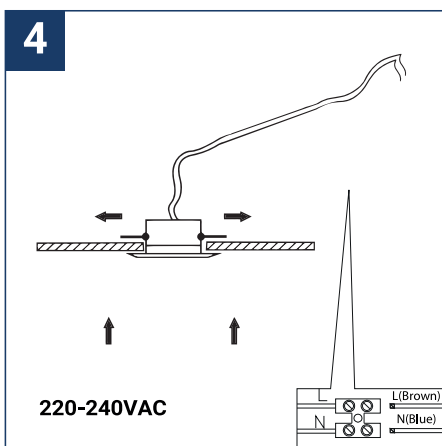

Ref : 77461-77462-77463

<https://www.miidex.com/283-connecteurs-etanches-et-boites-de-derivation>

FR
Cet appareil
et ses accessoires
se recyclent

À DÉPOSER
EN MAGASIN

À DÉPOSER
EN DÉCHÈTERIE

OU