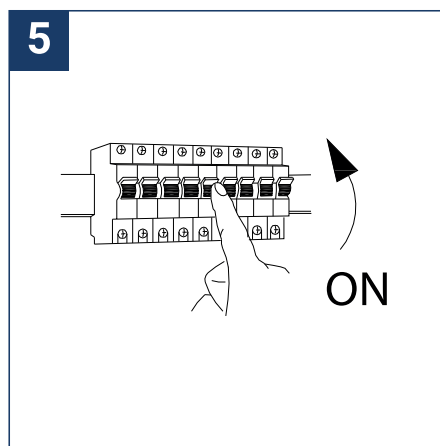

Ref : 77461-77462-77463

<https://www.miidex.com/283-connecteurs-etanches-et-boites-de-derivation>

FR
Cet appareil
et ses accessoires
se recyclent

À DÉPOSER
EN MAGASIN

À DÉPOSER
EN DÉCHÈTERIE

OU