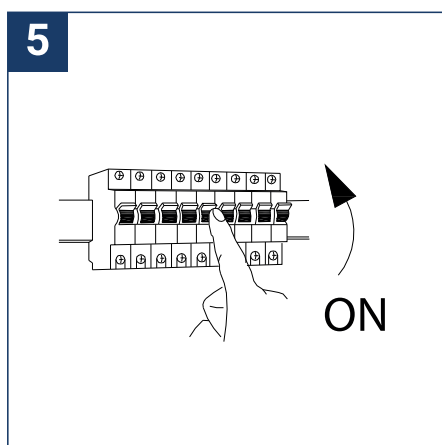

Ref : 77601-77605-77608
7763-77707-77709-777091-7770B-100005-77614-77590-100006

Attention : Ne pas modifier les réglages usine des alimentations électroniques.
Caution: Do not modify the factory settings of the electronic power supplies.