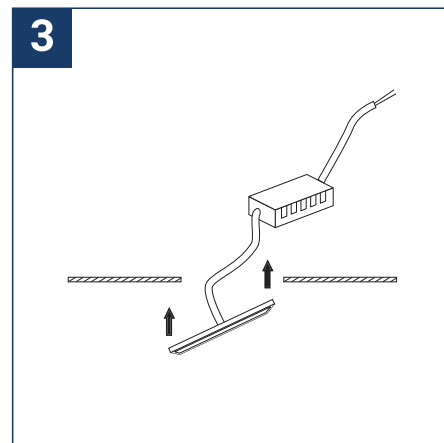

Ref : 77601-77605-77608
7763-77707-77709-777091-7770B-100005-77614-77590-100006

Attention : Ne pas modifier les réglages usine des alimentations électroniques.
Caution: Do not modify the factory settings of the electronic power supplies.