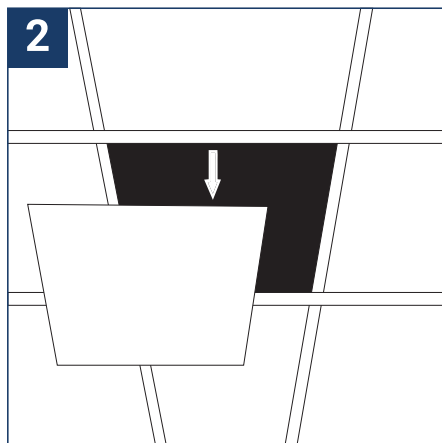

Ref : 77601-77605-77608
7763-77707-77709-777091-7770B-100005-77614-77590-100006

Attention : Ne pas modifier les réglages usine des alimentations électroniques.
Caution: Do not modify the factory settings of the electronic power supplies.