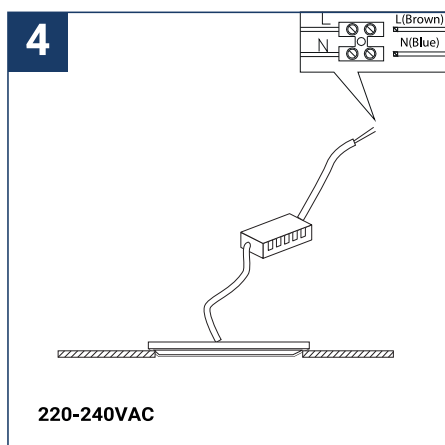

Ref : 77601-77605-77608
7763-77707-77709-777091-7770B-100005-77614-77590-100006

Attention : Ne pas modifier les réglages usine des alimentations électroniques.
Caution: Do not modify the factory settings of the electronic power supplies.