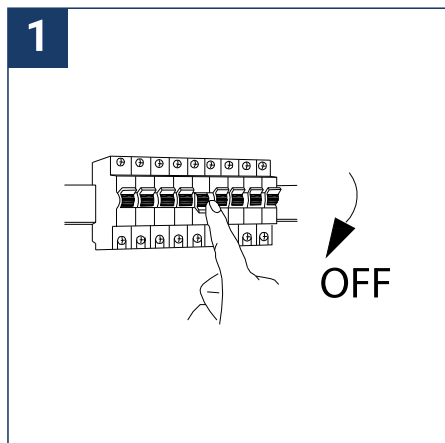

Ref : 77601-77605-77608
7763-77707-77709-777091-7770B-100005-77614-77590-100006

Attention : Ne pas modifier les réglages usine des alimentations électroniques.
Caution: Do not modify the factory settings of the electronic power supplies.