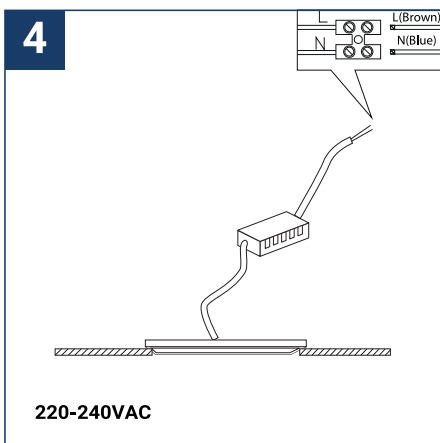

Ref : 7750B-7751B-7770B-100768-100769-100801