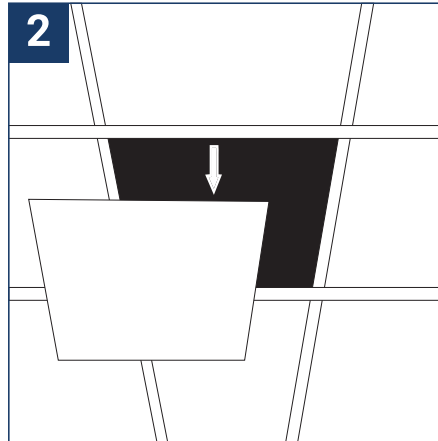

Ref : 7750B-7751B-7770B-100768-100769-100801