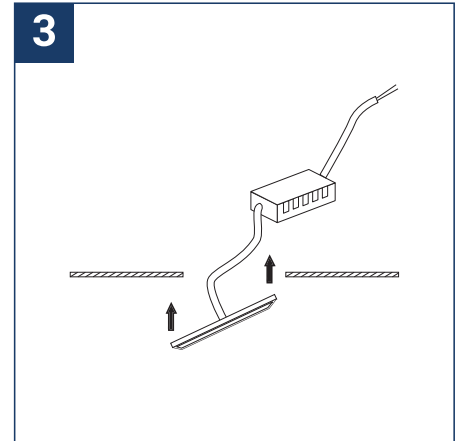

Ref : 7750B-7751B-7770B-100768-100769-100801