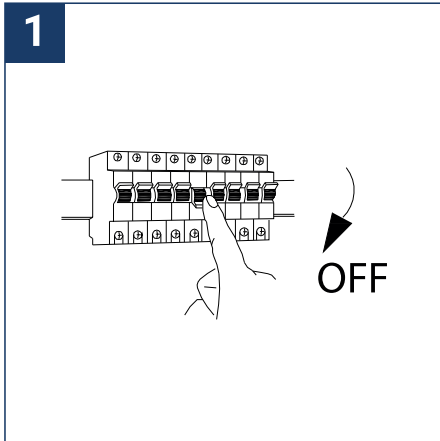

Ref : 7750B-7751B-7770B-100768-100769-100801