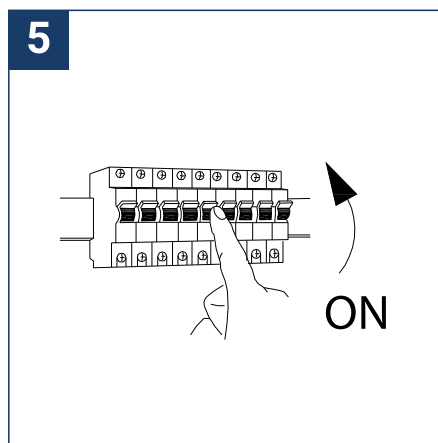

Ref : 7750B-7751B-7770B-100768-100769-100801