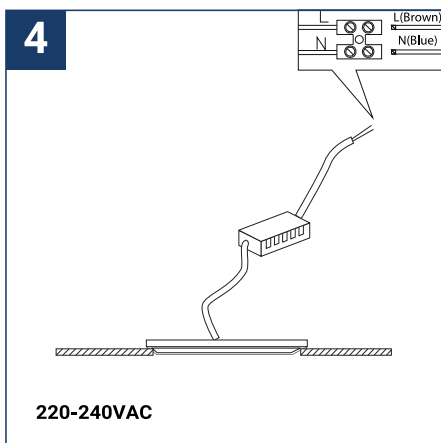

Ref : 77601-77605-77608
7763-77707-77709-777091-7770B-100005-77614-77590-100006