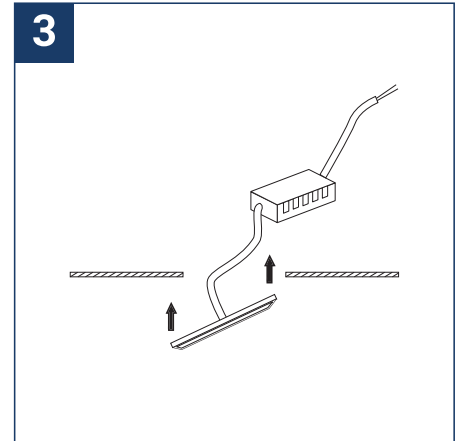

Ref : 77601-77605-77608
7763-77707-77709-777091-7770B-100005-77614-77590-100006