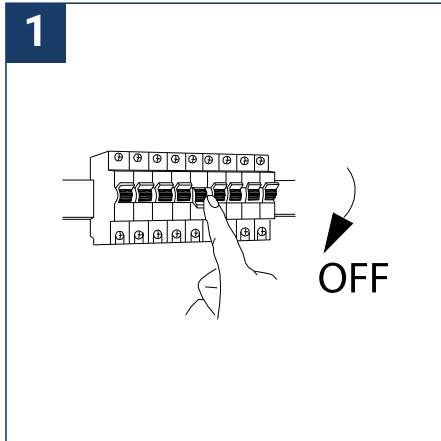

Ref : 77601-77605-77608
7763-77707-77709-777091-7770B-100005-77614-77590-100006