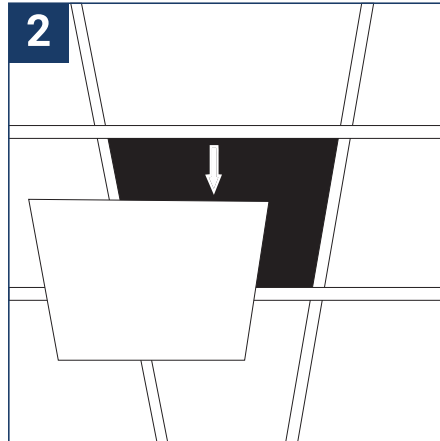

Ref : 77601-77605-77608
7763-77707-77709-777091-7770B-100005-77614-77590-100006