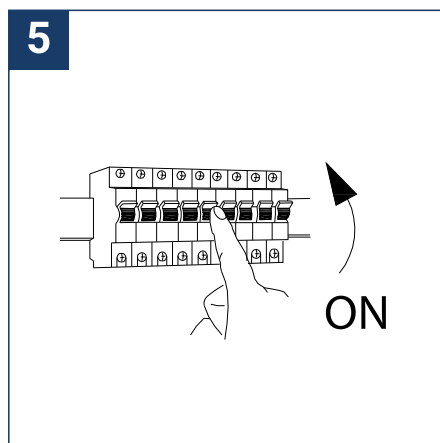

Ref : 77601-77605-77608
7763-77707-77709-777091-7770B-100005-77614-77590-100006