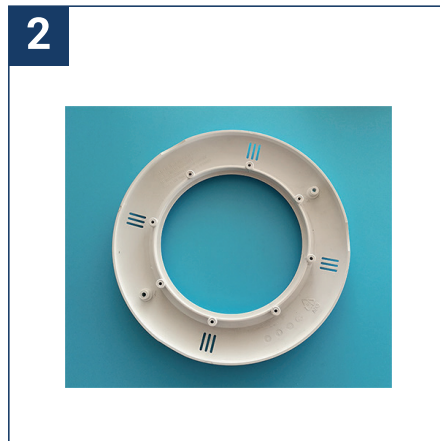

PROTECTION DU CABLE / CABLE PROTECTION