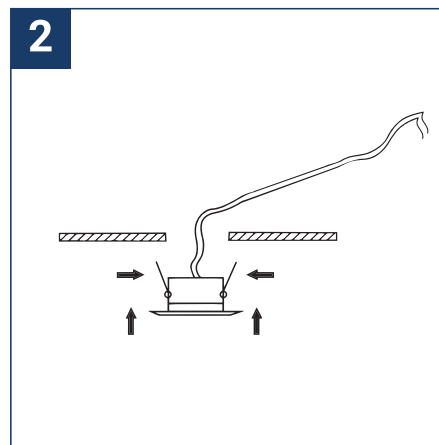

Ref : 76322-76323-763619-763620-763622-7636201