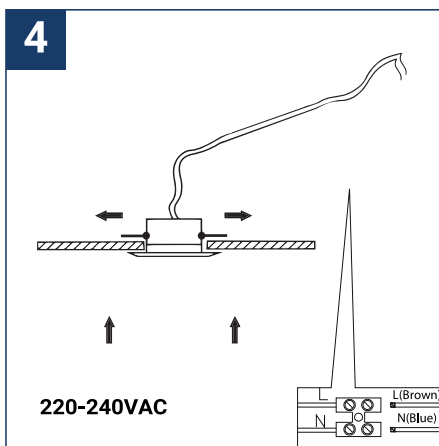

Ref : 76322-76323-763619-763620-763622-7636201