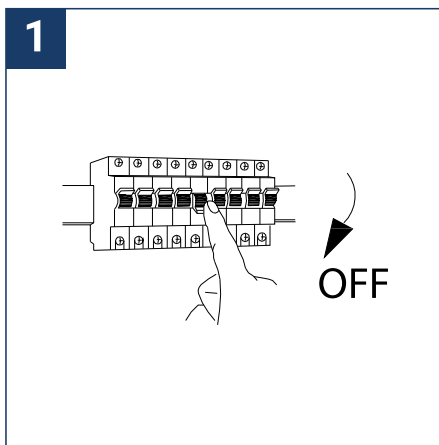

Ref : 76322-76323-763619-763620-763622-7636201