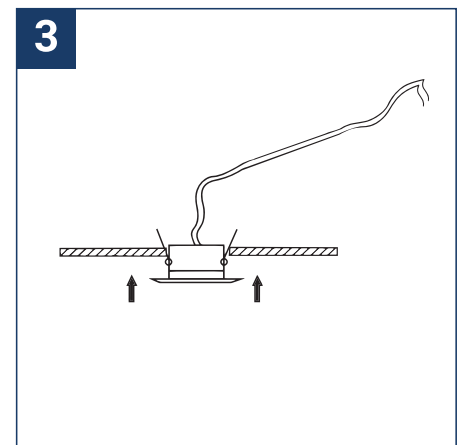

Ref : 76322-76323-763619-763620-763622-7636201