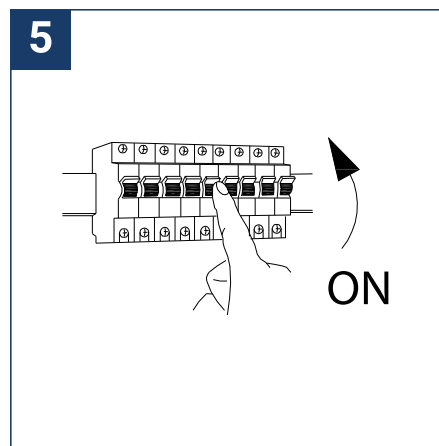

Ref : 76322-76323-763619-763620-763622-7636201