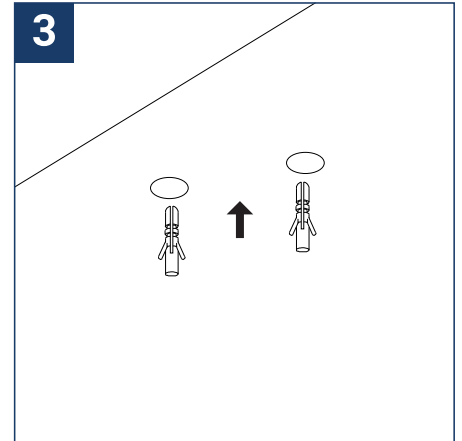

Ref : 77881-778810

<https://www.miidex.com/283-connecteurs-etanches-et-boites-de-derivation>

FR
Cet appareil
et ses accessoires
se recyclent

A DÉPOSER
EN MAGASIN
OU
A DÉPOSER
EN DÉCHÈTERIE