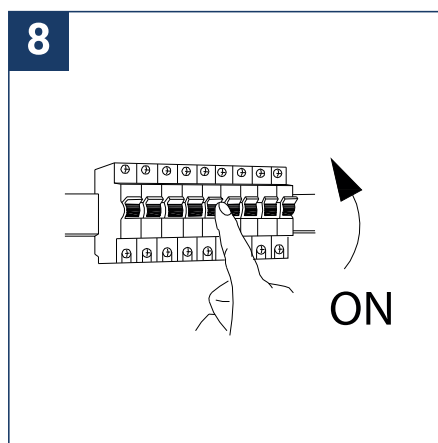

Ref : 77881-778810

<https://www.miidex.com/283-connecteurs-etanches-et-boites-de-derivation>

FR
Cet appareil
et ses accessoires
se recyclent

A DÉPOSER
EN MAGASIN
OU
A DÉPOSER
EN DÉCHÈTERIE