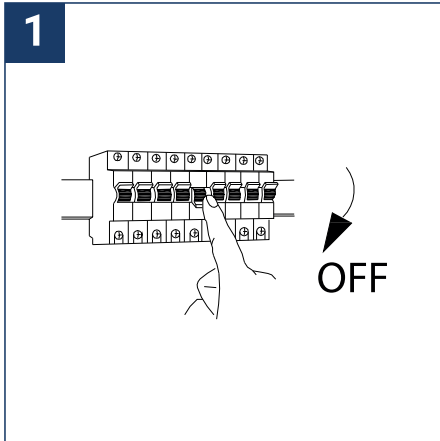

Ref : 77881-778810

<https://www.miidex.com/283-connecteurs-etanches-et-boites-de-derivation>

FR
Cet appareil
et ses accessoires
se recyclent

A DÉPOSER
EN MAGASIN
OU
A DÉPOSER
EN DÉCHÈTERIE