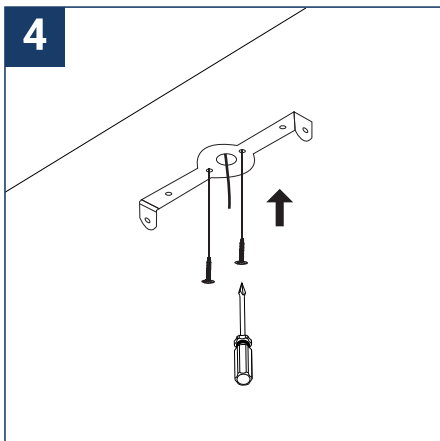

Ref : 77881-778810

<https://www.miidex.com/283-connecteurs-etanches-et-boites-de-derivation>

FR
Cet appareil
et ses accessoires
se recyclent

A DÉPOSER
EN MAGASIN
OU
A DÉPOSER
EN DÉCHÈTERIE