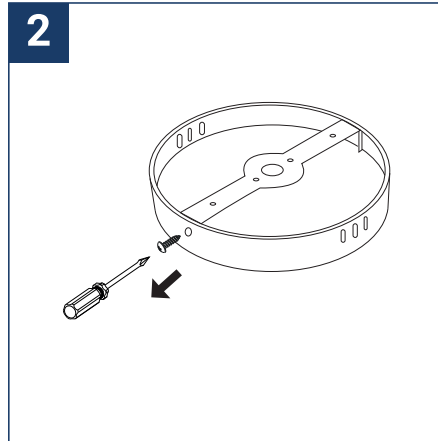

Ref : 77881-778810

<https://www.miidex.com/283-connecteurs-etanches-et-boites-de-derivation>

FR
Cet appareil
et ses accessoires
se recyclent

A DÉPOSER
EN MAGASIN
OU
A DÉPOSER
EN DÉCHÈTERIE