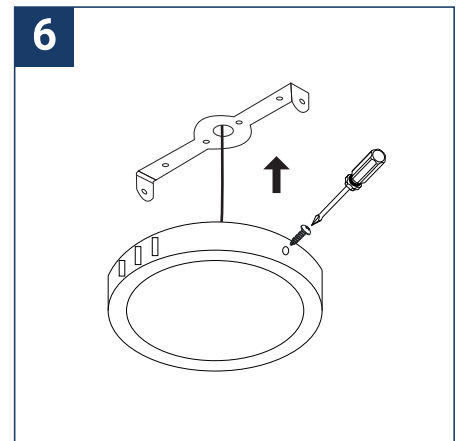

Ref : 77881-778810

<https://www.miidex.com/283-connecteurs-etanches-et-boites-de-derivation>

FR
Cet appareil
et ses accessoires
se recyclent

A DÉPOSER
EN MAGASIN
OU
A DÉPOSER
EN DÉCHÈTERIE