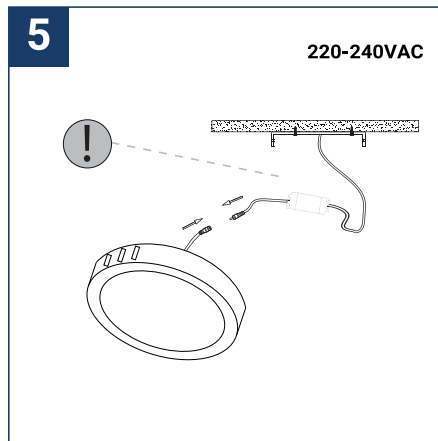

Ref : 77881-778810

<https://www.miidex.com/283-connecteurs-etanches-et-boites-de-derivation>

FR
Cet appareil
et ses accessoires
se recyclent

A DÉPOSER
EN MAGASIN
OU
A DÉPOSER
EN DÉCHÈTERIE