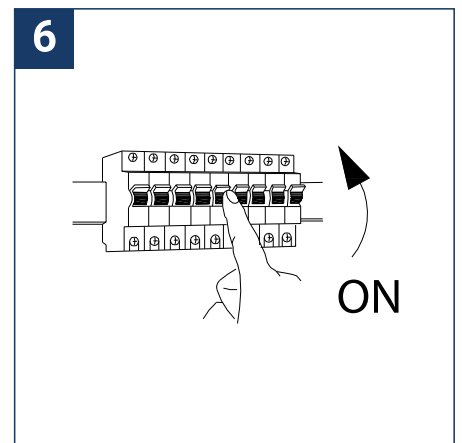

Ref : 70642-706210

<https://www.midex.com/283-connecteurs-etanches-et-boites-de-derivation>

FR
Cet appareil et ses accessoires se recyclent

À DÉPOSER EN MAGASIN

À DÉPOSER EN DÉCHÈTERIE

OU