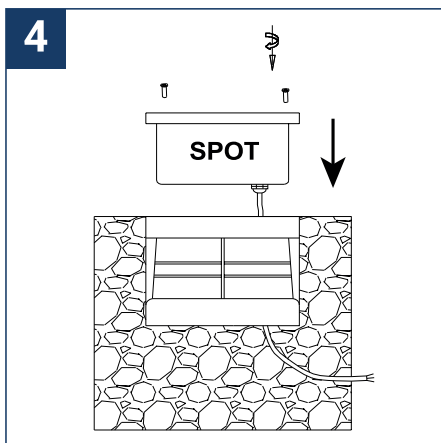

Ref : 70642-706210

<https://www.midex.com/283-connecteurs-etanches-et-boites-de-derivation>

FR
Cet appareil et ses accessoires se recyclent

À DÉPOSER EN MAGASIN

À DÉPOSER EN DÉCHÈTERIE

OU