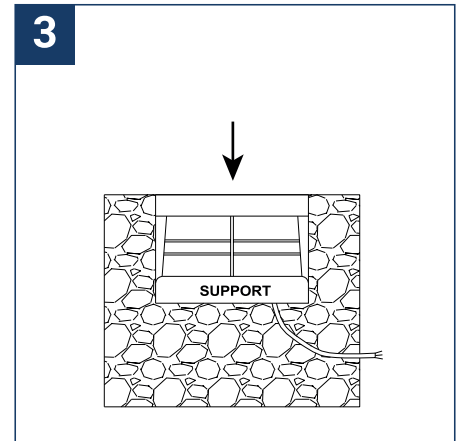

Ref : 70642-706210

<https://www.midex.com/283-connecteurs-etanches-et-boites-de-derivation>

FR
Cet appareil et ses accessoires se recyclent

À DÉPOSER EN MAGASIN

À DÉPOSER EN DÉCHÈTERIE

OU