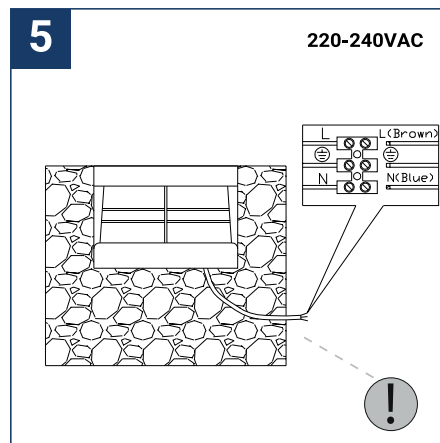

Ref : 70642-706210

<https://www.midex.com/283-connecteurs-etanches-et-boites-de-derivation>

FR
Cet appareil et ses accessoires se recyclent

À DÉPOSER EN MAGASIN

À DÉPOSER EN DÉCHÈTERIE

OU