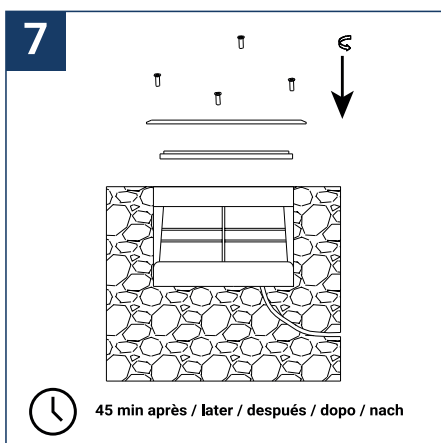

Ref : 70642-706210

<https://www.midex.com/283-connecteurs-etanches-et-boites-de-derivation>

FR
Cet appareil et ses accessoires se recyclent

À DÉPOSER EN MAGASIN

À DÉPOSER EN DÉCHÈTERIE

OU