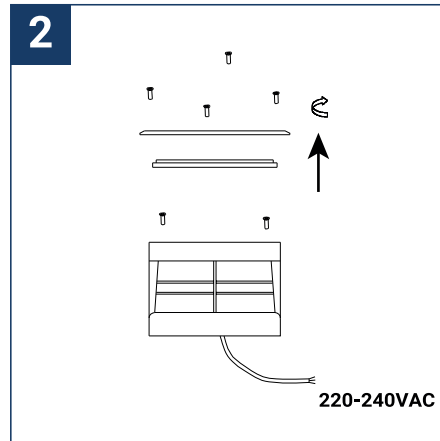

Ref : 70642-706210

<https://www.midex.com/283-connecteurs-etanches-et-boites-de-derivation>

FR
Cet appareil et ses accessoires se recyclent

À DÉPOSER EN MAGASIN

À DÉPOSER EN DÉCHÈTERIE

OU