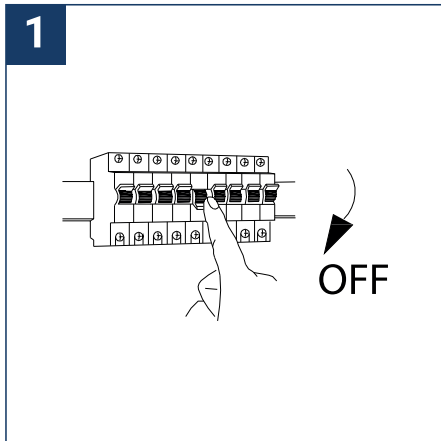

Ref : 70642-706210

<https://www.midex.com/283-connecteurs-etanches-et-boites-de-derivation>

FR
Cet appareil et ses accessoires se recyclent

À DÉPOSER EN MAGASIN

À DÉPOSER EN DÉCHÈTERIE

OU