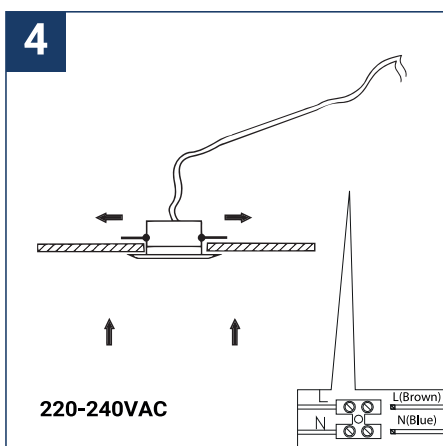

Ref : 76322-76323-763619-763620-763622-763623-7636201