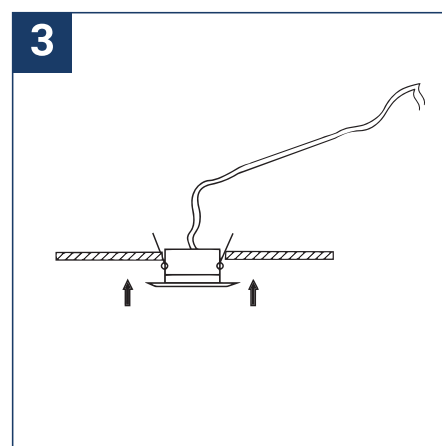

Ref : 76322-76323-763619-763620-763622-763623-7636201