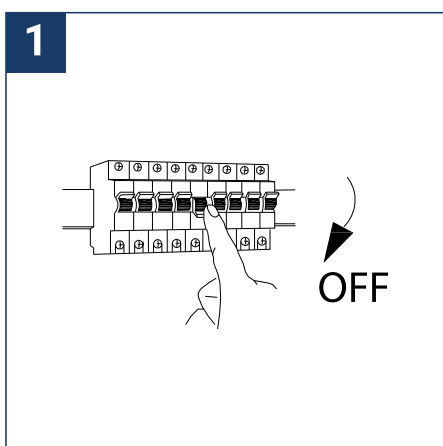

Ref : 76322-76323-763619-763620-763622-763623-7636201