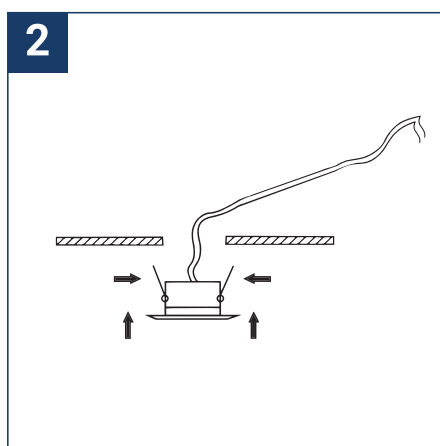

Ref : 76322-76323-763619-763620-763622-763623-7636201