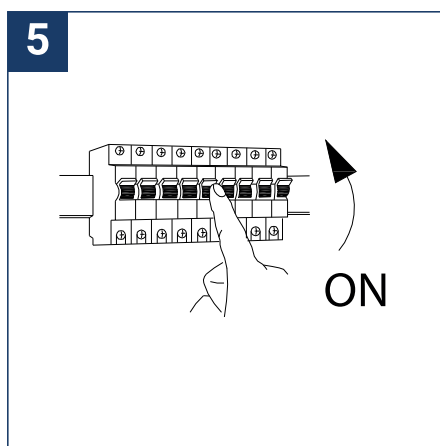

Ref : 76322-76323-763619-763620-763622-763623-7636201